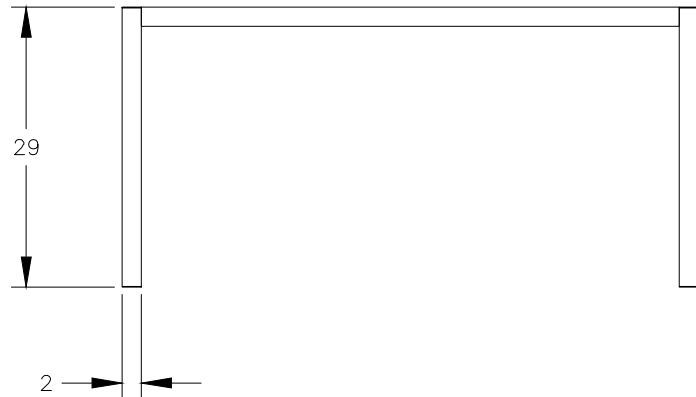

TOP VIEW

NOTE:

1. Weight capacity is 500 lbs.

FRONT VIEW