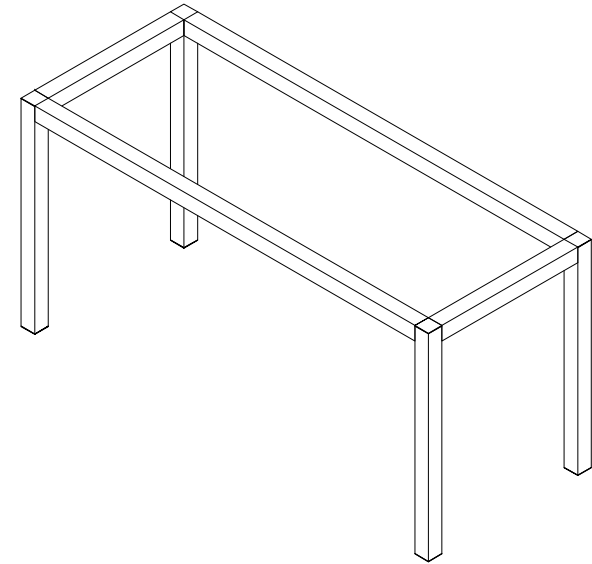

TOP VIEW

NOTE:

1. Weight capacity is 500 lbs.

FRONT VIEW