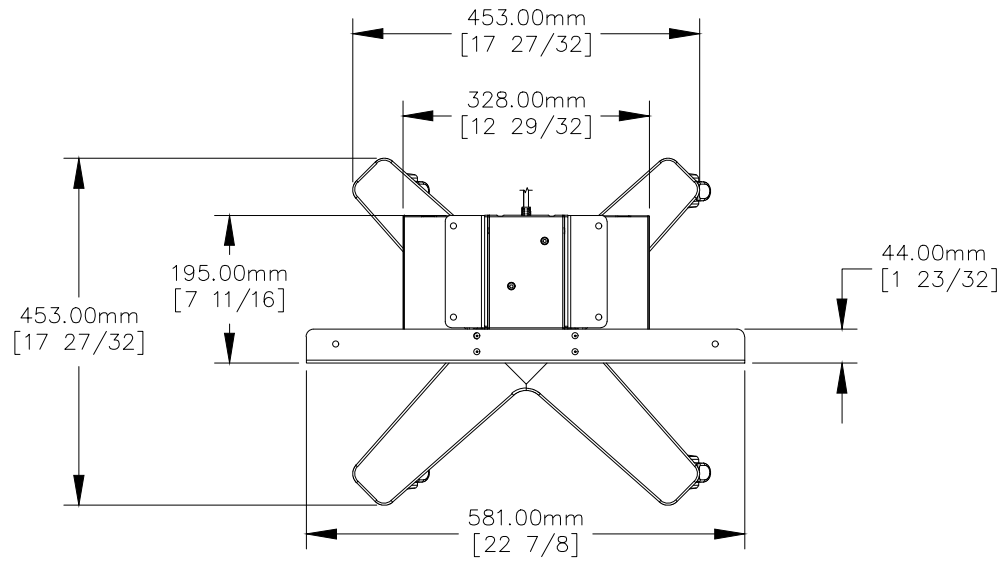

TOP VIEW

FRONT VIEW

NOTE:

1. Weight capacity is 134 lbs.
2. Battery pack capacity is 25.9V/1800mAh/46.62 Wh.
3. USB-A port on controller is for charging use only.

TABLE TOP SIZE:

RECTANGULAR:

- MIN: 500.00mm [19 11/16] X 600.00mm [23 5/8].
- MAX: 750.00mm [29 17/32] X 750.00mm [29 17/32].

ROUND:

- MIN: 600.00mm [23 5/8] DIA.
- MAX: 750.00mm [29 17/32] DIA.

TOP VIEW

FRONT VIEW

NOTE:

1. Weight capacity is 134 lbs.
2. Battery pack capacity is 25.9V/1800mAh/46.62 Wh.
3. USB-A port on controller is for charging use only.

TABLE TOP SIZE:

RECTANGULAR:

- MIN: 500.00mm [19 11/16] X 600.00mm [23 5/8].
- MAX: 750.00mm [29 17/32] X 750.00mm [29 17/32].

ROUND:

- MIN: 600.00mm [23 5/8] DIA.
- MAX: 750.00mm [29 17/32] DIA.