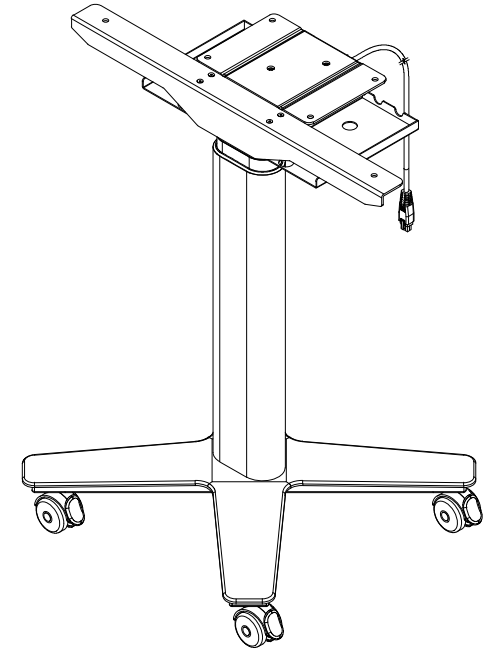

TOP VIEW

FRONT VIEW

NOTE:

1. Weight capacity is 134 lbs.
2. Battery pack capacity is 25.9V/1800mAh/46.62 Wh.
3. USB-A port on controller is for charging use only.

TABLE TOP SIZE:

RECTANGULAR:

- MIN: 500.00mm [19 11/16] X 600.00mm [23 5/8].
- MAX: 750.00mm [29 17/32] X 750.00mm [29 17/32].

ROUND:

- MIN: 600.00mm [23 5/8] DIA.
- MAX: 750.00mm [29 17/32] DIA.

TOP VIEW

FRONT VIEW

NOTE:

1. Weight capacity is 134 lbs.
2. Battery pack capacity is 25.9V/1800mAh/46.62 Wh.
3. USB-A port on controller is for charging use only.

TABLE TOP SIZE:

RECTANGULAR:

- MIN: 500.00mm [19 11/16] X 600.00mm [23 5/8].
- MAX: 750.00mm [29 17/32] X 750.00mm [29 17/32].

ROUND:

- MIN: 600.00mm [23 5/8] DIA.
- MAX: 750.00mm [29 17/32] DIA.