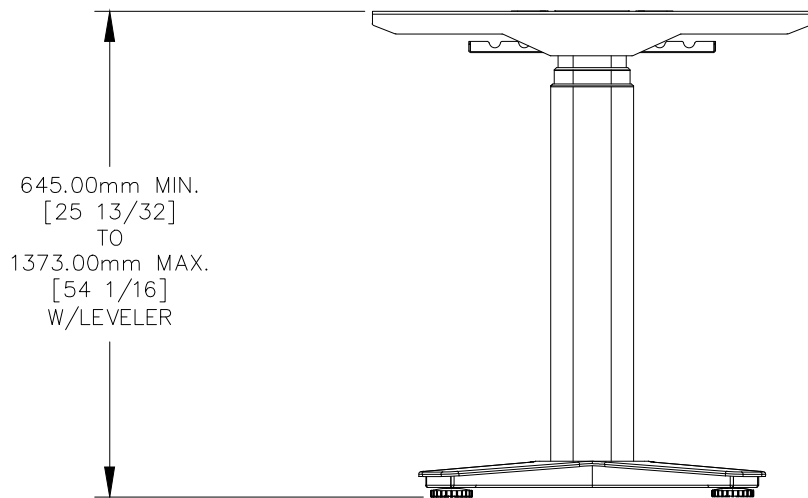

TOP VIEW

FRONT VIEW

NOTE:

1. Weight capacity is 134 lbs.
2. Battery pack capacity is 25.9V/1800mAh/46.62 Wh.
3. USB-A port on controller is for charging use only.

TABLE TOP SIZE:

RECTANGULAR:

- MIN: 500.00mm [19 11/16] X 600.00mm [23 5/8].
- MAX: 750.00mm [29 17/32] X 750.00mm [29 17/32].

ROUND:

- MIN: 600.00mm [23 5/8] DIA.
- MAX: 750.00mm [29 17/32] DIA.

TOP VIEW

FRONT VIEW

NOTE:

1. Weight capacity is 134 lbs.
2. Battery pack capacity is 25.9V/1800mAh/46.62 Wh.
3. USB-A port on controller is for charging use only.

TABLE TOP SIZE:

RECTANGULAR:

- MIN: 500.00mm [19 11/16] X 600.00mm [23 5/8].
- MAX: 750.00mm [29 17/32] X 750.00mm [29 17/32].

ROUND:

- MIN: 600.00mm [23 5/8] DIA.
- MAX: 750.00mm [29 17/32] DIA.