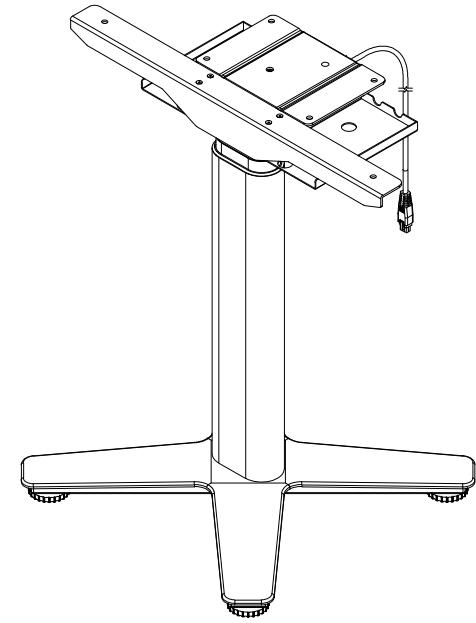

TOP VIEW

FRONT VIEW

NOTE:

1. Weight capacity is 134 lbs.
2. Battery pack capacity is 25.9V/1800mAh/46.62 Wh.
3. USB-A port on controller is for charging use only.

TABLE TOP SIZE:

RECTANGULAR:

- MIN: 500.00mm [19 11/16] X 600.00mm [23 5/8].
- MAX: 750.00mm [29 17/32] X 750.00mm [29 17/32].

ROUND:

- MIN: 600.00mm [23 5/8] DIA.
- MAX: 750.00mm [29 17/32] DIA.

TOP VIEW

FRONT VIEW

NOTE:

1. Weight capacity is 134 lbs.
2. Battery pack capacity is 25.9V/1800mAh/46.62 Wh.
3. USB-A port on controller is for charging use only.

TABLE TOP SIZE:

RECTANGULAR:

- MIN: 500.00mm [19 11/16] X 600.00mm [23 5/8].
- MAX: 750.00mm [29 17/32] X 750.00mm [29 17/32].

ROUND:

- MIN: 600.00mm [23 5/8] DIA.
- MAX: 750.00mm [29 17/32] DIA.