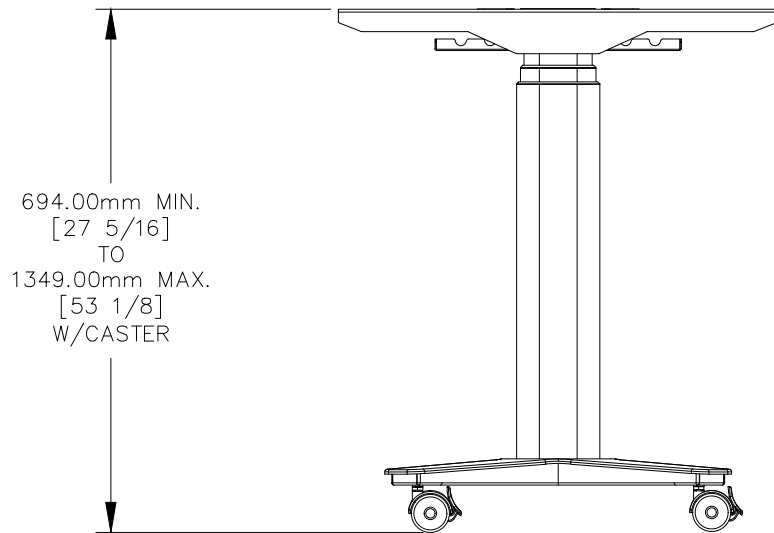

TOP VIEW

FRONT VIEW

NOTE:

1. Weight capacity is 134 lbs.
2. Battery pack capacity is 25.9V/1800mAh/46.62 Wh.
3. USB-A port on controller is for charging use only.

TABLE TOP SIZE:

RECTANGULAR:

- MIN: 500.00mm [19 11/16] X 600.00mm [23 5/8].
- MAX: 750.00mm [29 17/32] X 750.00mm [29 17/32].

ROUND:

- MIN: 600.00mm [23 5/8] DIA.
- MAX: 750.00mm [29 17/32] DIA.

TOP VIEW

FRONT VIEW

NOTE:

1. Weight capacity is 134 lbs.
2. Battery pack capacity is 25.9V/1800mAh/46.62 Wh.
3. USB-A port on controller is for charging use only.

TABLE TOP SIZE:

RECTANGULAR:

- MIN: 500.00mm [19 11/16] X 600.00mm [23 5/8].
- MAX: 750.00mm [29 17/32] X 750.00mm [29 17/32].

ROUND:

- MIN: 600.00mm [23 5/8] DIA.
- MAX: 750.00mm [29 17/32] DIA.