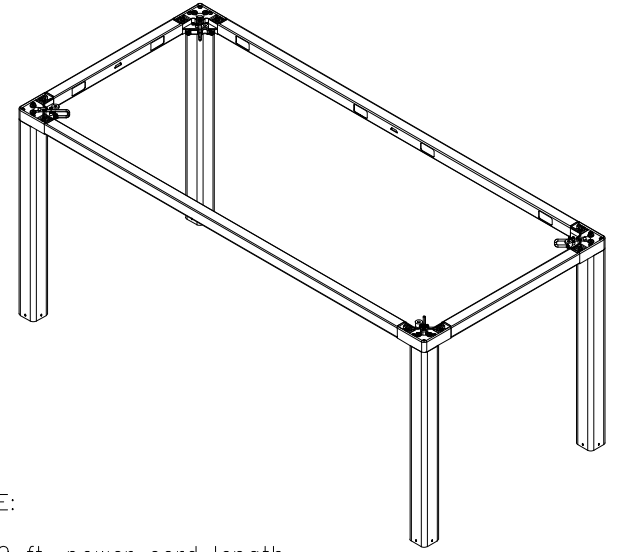

TOP VIEW

NOTE:

1. 9 ft. power cord length.
2. Weight capacity is 220 lbs.
3. Table thickness is 3/4 MIN. to 7/8 MAX.
4. Table top is 1524.00mm [60] MIN. X 686.00mm [27] MIN. to 1828.00mm [72] MAX. X 990.00mm [39] MAX.

FRONT VIEW

SIDE VIEW