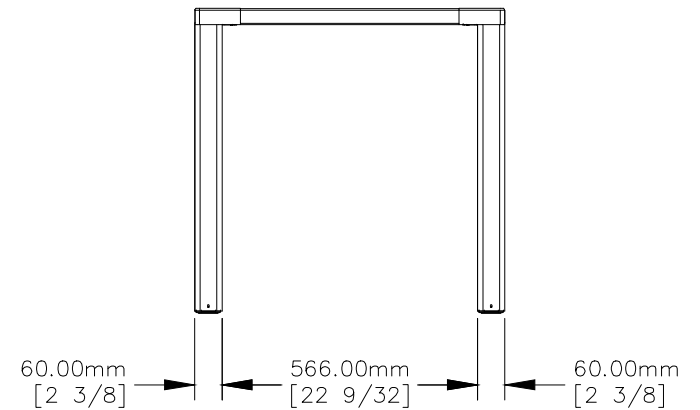

TOP VIEW

NOTE:

1. 9 ft. power cord length.
2. Weight capacity is 220 lbs.
3. Table thickness is 3/4 MIN. to 7/8 MAX.
4. Table top is 1524.00mm [60] MIN. X 686.00mm [27] MIN. to 1828.00mm [72] MAX. X 990.00mm [39] MAX.

FRONT VIEW

SIDE VIEW