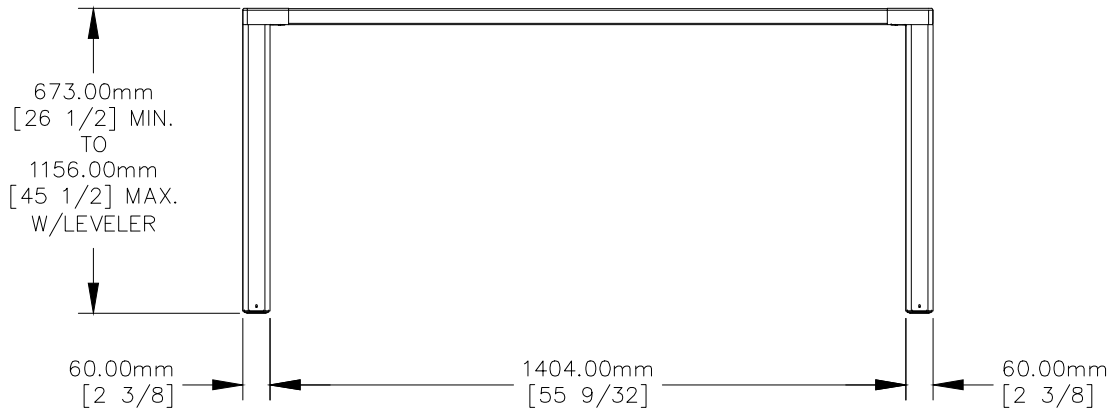

TOP VIEW

NOTE:

1. 9 ft. power cord length.
2. Weight capacity is 220 lbs.
3. Table thickness is 3/4 MIN. to 7/8 MAX.
4. Table top is 1524.00mm [60] MIN. X 686.00mm [27] MIN. to 1828.00mm [72] MAX. X 990.00mm [39] MAX.

FRONT VIEW

SIDE VIEW