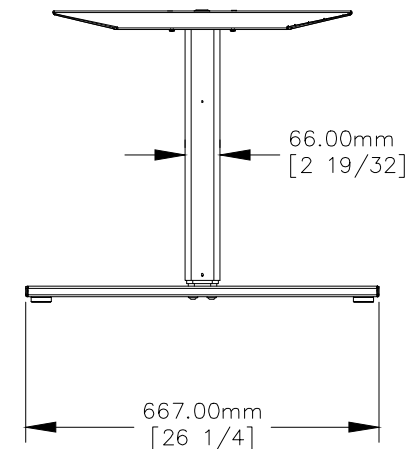

TOP VIEW

NOTE:

1. 9 ft. power cord length.
2. Weight capacity is 220 lbs.
3. Recommended table thickness is 19.00mm [3/4].
4. Recommended table top is 609.50 [24] MIN. X 1219.00mm [48] MIN. to 762.00mm [30] MAX. X 1778.00mm MAX.

FRONT VIEW

SIDE VIEW