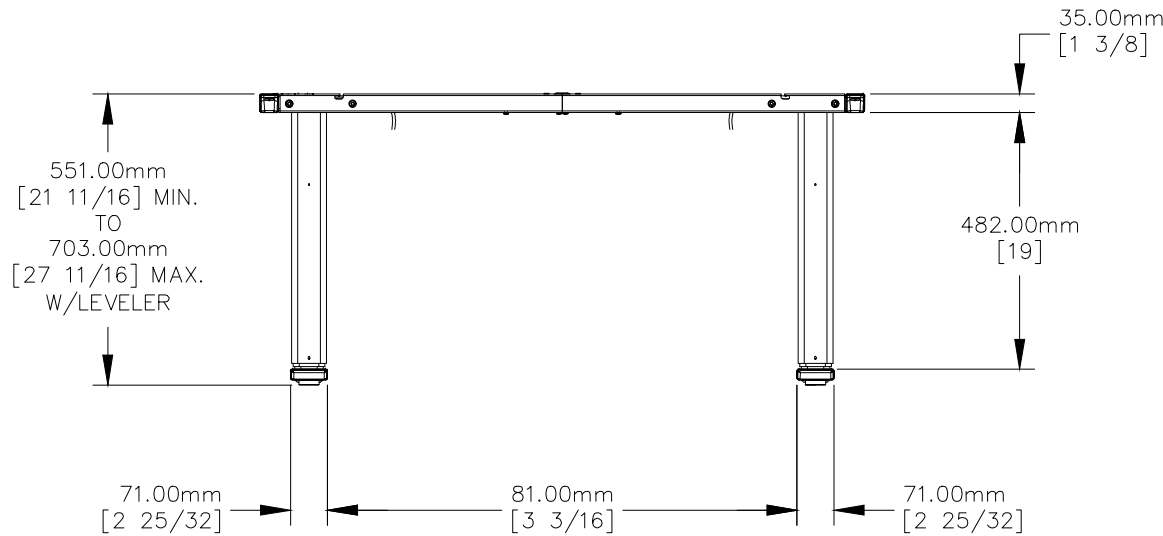

TOP VIEW

NOTE:

1. 9 ft. power cord length.
2. Weight capacity is 220 lbs.
3. Recommended table thickness is 19.00mm [3/4].
4. Recommended table top is 609.50 [24] MIN. X 1219.00mm [48] MIN. to 762.00mm [30] MAX. X 1778.00mm MAX.

FRONT VIEW

SIDE VIEW