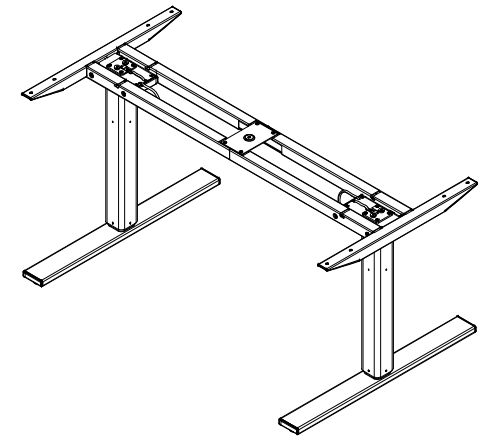

TOP VIEW

NOTE:

1. 9 ft. power cord length.
2. Weight capacity is 220 lbs.
3. Recommended table thickness is 19.00mm [3/4].
4. Recommended table top is 609.50 [24] MIN. X 1219.00mm [48] MIN. to 762.00mm [30] MAX. X 1778.00mm MAX.

FRONT VIEW

SIDE VIEW