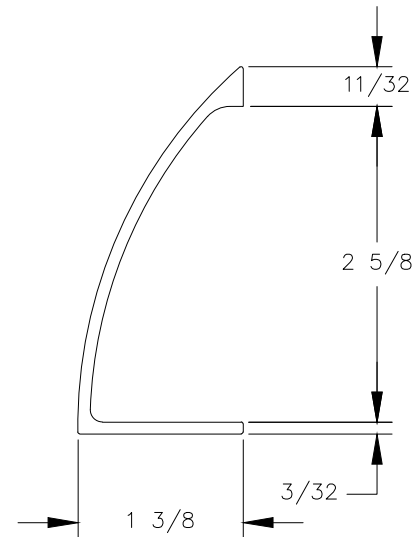

TOP VIEW

NOTE:

1. Maximum panel height is 18 in.
2. For light duty use only.

FRONT VIEW

SIDE VIEW