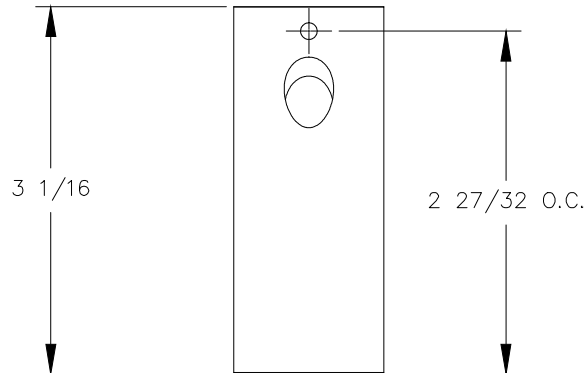

TOP VIEW

NOTE:

1. Maximum panel height is 18 in.
2. For light duty use only.

FRONT VIEW

SIDE VIEW