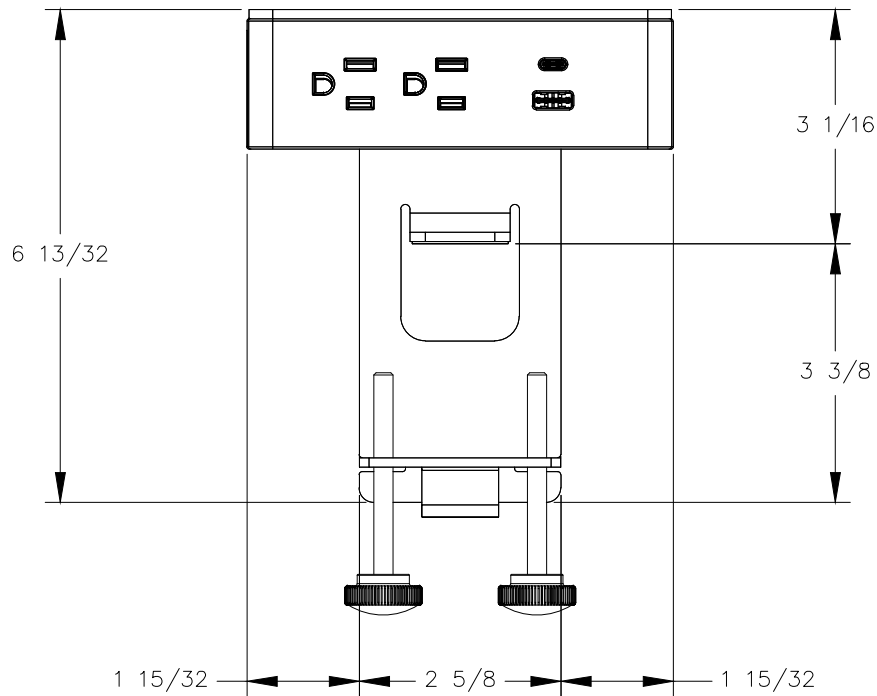

TOP VIEW

NOTE:

1. 6 ft. cord length.
2. USB-A and USB-C ports are for charging use only.
3. Table thickness is 3/4 MIN. to 2 1/2 MAX.

FRONT VIEW

SIDE VIEW