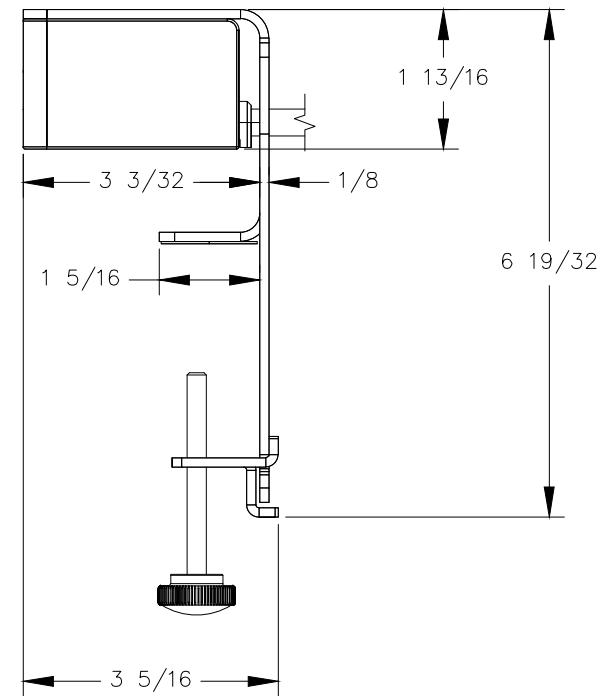

TOP VIEW

NOTE:

1. 6 ft. cord length.
2. USB-A and USB-C ports are for charging use only.
3. Table thickness is 3/4 MIN. to 2 1/2 MAX.

FRONT VIEW

SIDE VIEW