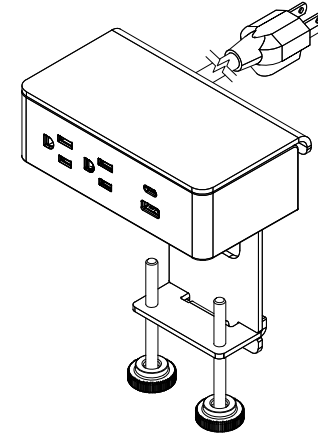

TOP VIEW

NOTE:

1. 6 ft. cord length.
2. USB-A and USB-C ports are for charging use only.
3. Table thickness is 3/4 MIN. to 2 1/2 MAX.

FRONT VIEW

SIDE VIEW