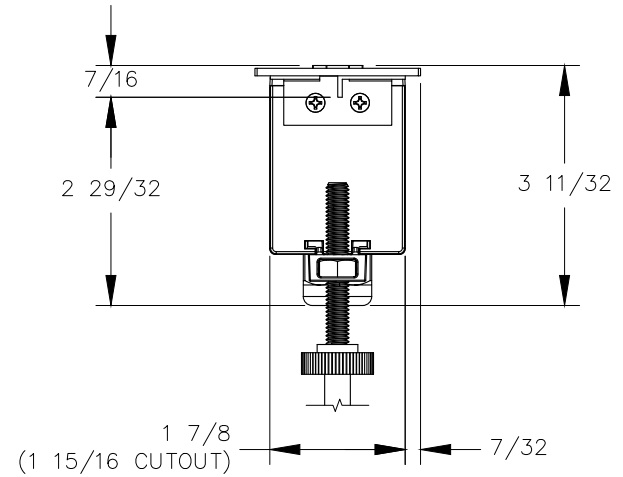

TOP VIEW

DETAIL A

NOTE:

1. 6 ft. cord length.
2. USB-A and USB-C ports are for charging use only.
3. Table thickness is 3/4 MIN. to 1 1/2 MAX.
4. Plug dimension is 1 11/32 X 1 1/32 X 7/8.

FRONT VIEW

RIGHT VIEW