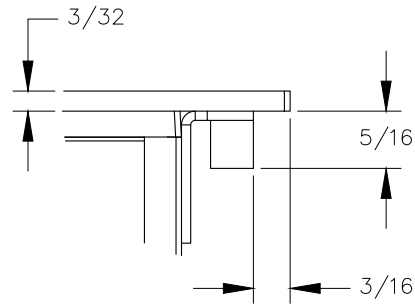

TOP VIEW

DETAIL A

NOTE:

1. 6 ft. cord length.
2. USB-A and USB-C ports are for charging use only.
3. Table thickness is 3/4 MIN. to 1 1/2 MAX.
4. Plug dimension is 1 11/32 X 1 1/32 X 7/8.

FRONT VIEW

RIGHT VIEW