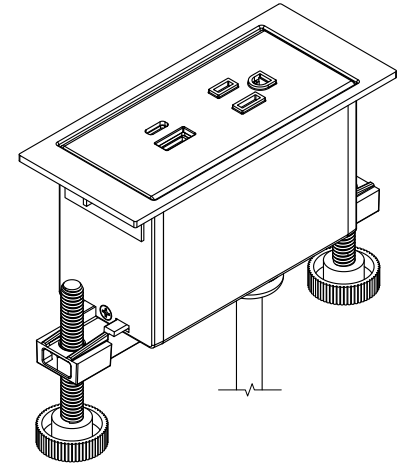

TOP VIEW

DETAIL A

NOTE:

1. 6 ft. cord length.
2. USB-A and USB-C ports are for charging use only.
3. Table thickness is 3/4 MIN. to 1 1/2 MAX.
4. Plug dimension is 1 11/32 X 1 1/32 X 7/8.

FRONT VIEW

RIGHT VIEW