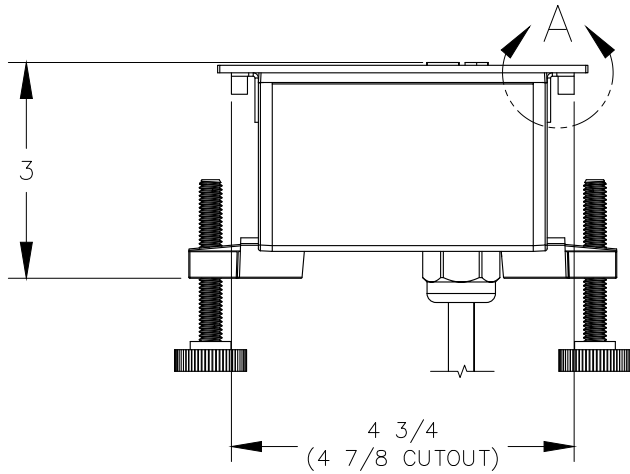

TOP VIEW

DETAIL A

NOTE:

1. 6 ft. cord length.
2. USB-A and USB-C ports are for charging use only.
3. Table thickness is 3/4 MIN. to 1 1/2 MAX.
4. Plug dimension is 1 11/32 X 1 1/32 X 7/8.

FRONT VIEW

RIGHT VIEW