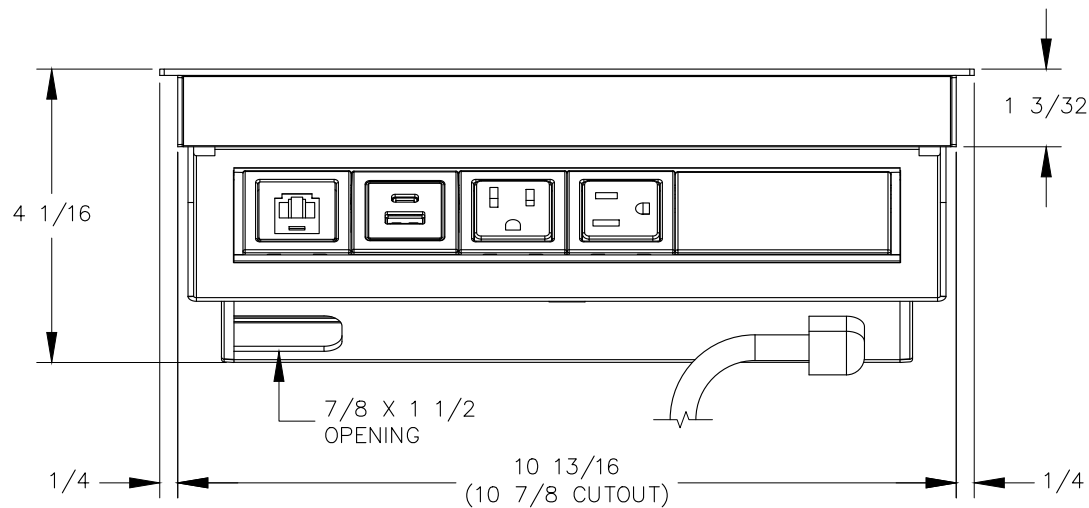

TOP VIEW

NOTE:

1. 6ft. cord length.
2. USB-A and USB-C ports are for charging use only.
3. Mobile device must have a wireless charging receiver.
4. Wireless output is 10W MAX. per charging area.
5. Table thickness is 3/8 MIN. to 1 1/2 MAX.
6. Plug dimension is 1 11/32 X 1 1/32 X 7/8.

FRONT VIEW

RIGHT VIEW