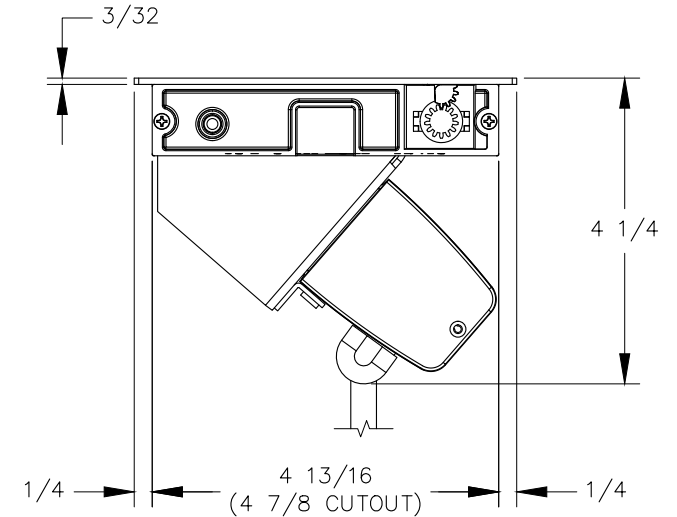

TOP VIEW

NOTE:

1. 6ft. cord length.
2. USB-A and USB-C ports are for charging use only.
3. Mobile device must have a wireless charging receiver.
4. Wireless output is 10W MAX. per charging area.
5. Table thickness is 3/8 MIN. to 1 1/2 MAX.
6. Plug dimension is 1 11/32 X 1 1/32 X 7/8.

FRONT VIEW

RIGHT VIEW