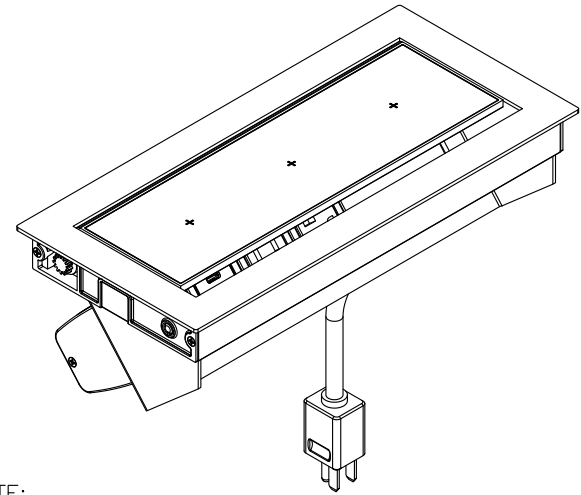

TOP VIEW

NOTE:

1. 6ft. cord length.
2. USB-A and USB-C ports are for charging use only.
3. Mobile device must have a wireless charging receiver.
4. Wireless output is 10W MAX. per charging area.
5. Table thickness is 3/8 MIN. to 1 1/2 MAX.
6. Plug dimension is 1 11/32 X 1 1/32 X 7/8.

FRONT VIEW

RIGHT VIEW