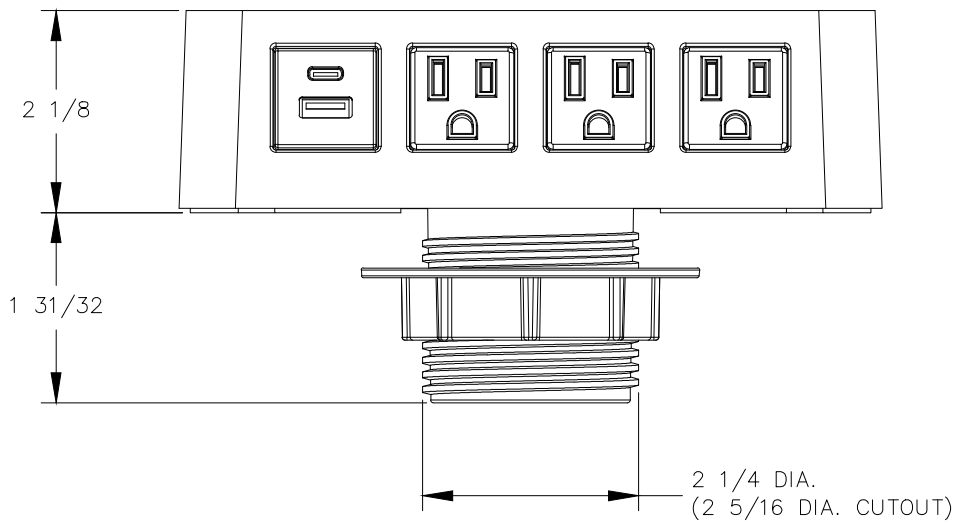

TOP VIEW

FRONT VIEW

NOTE:

1. 6 ft. cord length.
2. Plug dimension is 1 11/32 X 1 1/32 X 7/8.
3. USB-A and USB-C ports are for charging use only.
4. Table thickness is 1/4 MIN. to 1 1/2 MAX.

SIDE VIEW