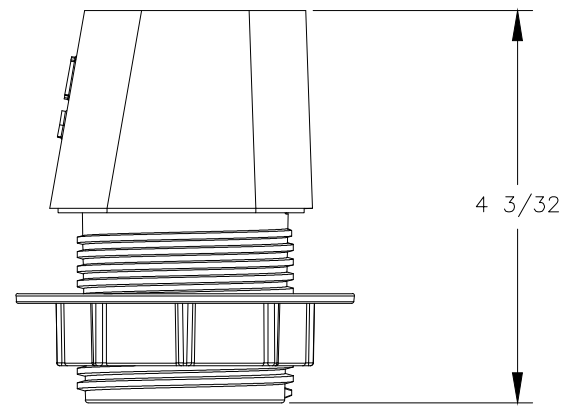

TOP VIEW

FRONT VIEW

NOTE:

1. 6 ft. cord length.
2. Plug dimension is 1 11/32 X 1 1/32 X 7/8.
3. USB-A and USB-C ports are for charging use only.
4. Table thickness is 1/4 MIN. to 1 1/2 MAX.

SIDE VIEW