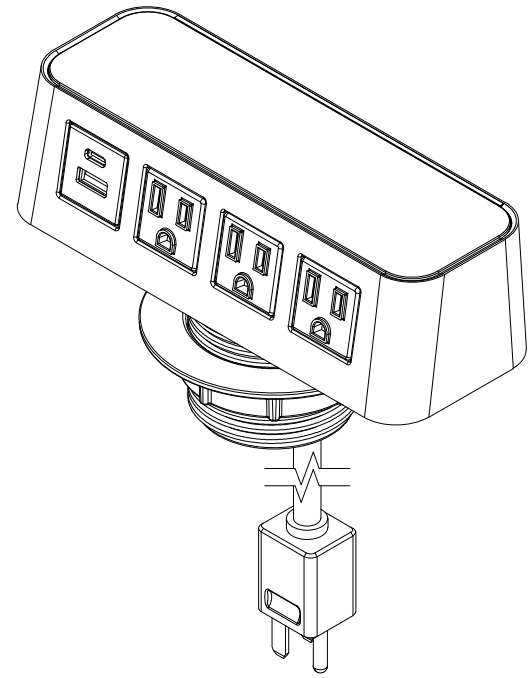

TOP VIEW

FRONT VIEW

NOTE:

1. 6 ft. cord length.
2. Plug dimension is 1 11/32 X 1 1/32 X 7/8.
3. USB-A and USB-C ports are for charging use only.
4. Table thickness is 1/4 MIN. to 1 1/2 MAX.

SIDE VIEW