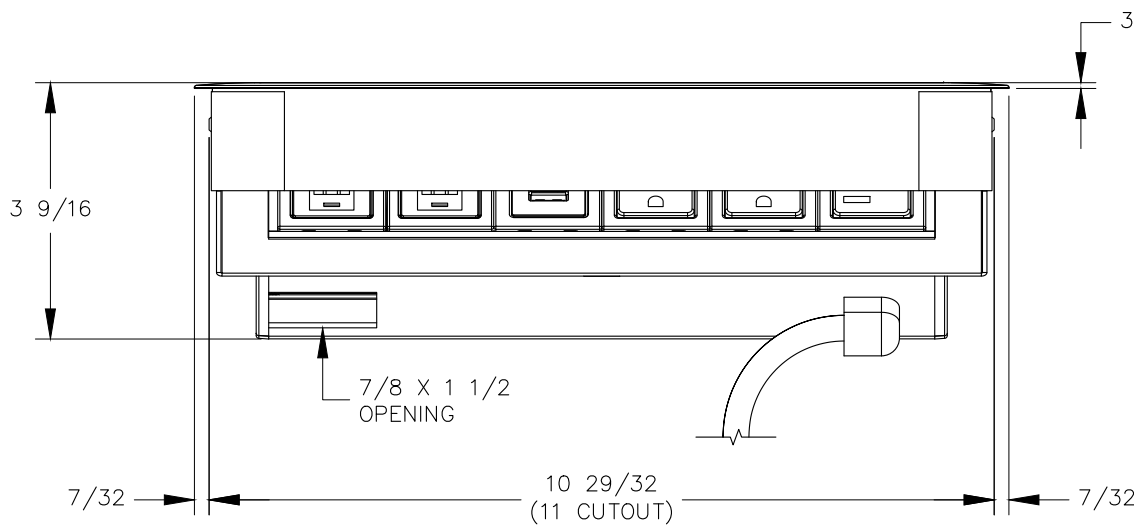

TOP VIEW

NOTE:

1. 6 ft. cord length.
2. USB-A and USB-C ports are for charging use only.
3. Table thickness is 3/4 MIN. to 1 3/4 MAX.
4. Plug dimension is 1 11/32 X 1 1/32 X 7/8.

FRONT VIEW

SIDE VIEW