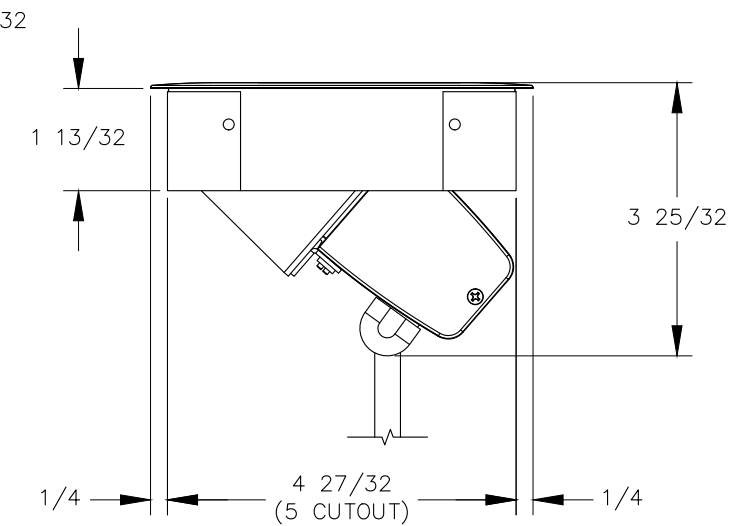

TOP VIEW

NOTE:

1. 6 ft. cord length.
2. USB-A and USB-C ports are for charging use only.
3. Table thickness is 3/4 MIN. to 1 3/4 MAX.
4. Plug dimension is 1 11/32 X 1 1/32 X 7/8.

FRONT VIEW

SIDE VIEW