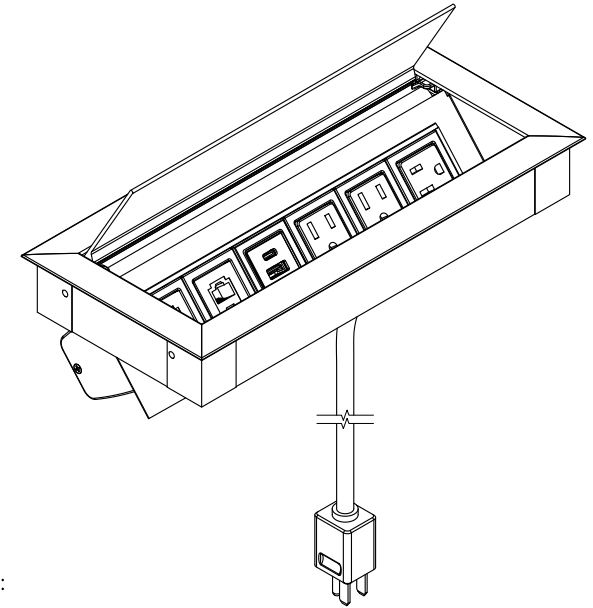

TOP VIEW

NOTE:

1. 6 ft. cord length.
2. USB-A and USB-C ports are for charging use only.
3. Table thickness is 3/4 MIN. to 1 3/4 MAX.
4. Plug dimension is 1 11/32 X 1 1/32 X 7/8.

FRONT VIEW

SIDE VIEW