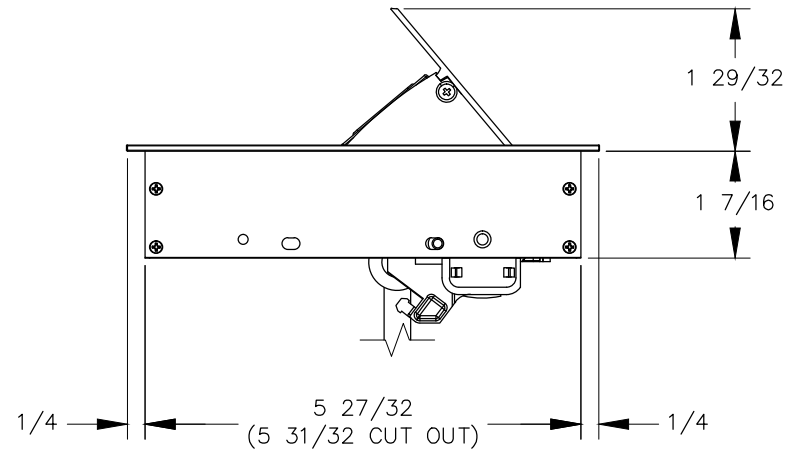

TOP VIEW

NOTE:

1. 6 ft. cord length.
2. Plug dimension is 1 11/32 X 1 1/32 X 7/8.
3. Table thickness is 3/4 MIN. to 1 11/16 MAX.

FRONT VIEW

RIGHT VIEW