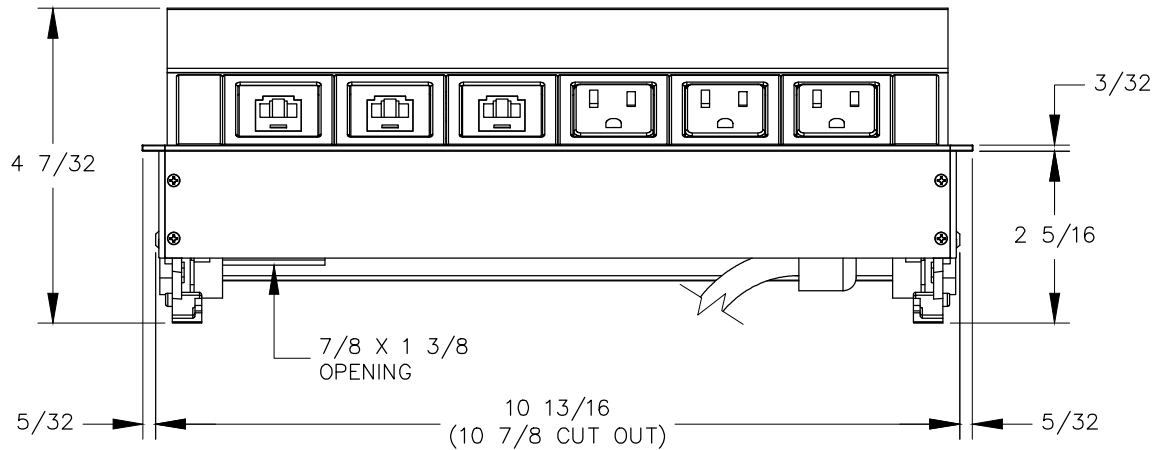

TOP VIEW

NOTE:

1. 6 ft. cord length.
2. Plug dimension is 1 11/32 X 1 1/32 X 7/8.
3. Table thickness is 3/4 MIN. to 1 11/16 MAX.

FRONT VIEW

RIGHT VIEW