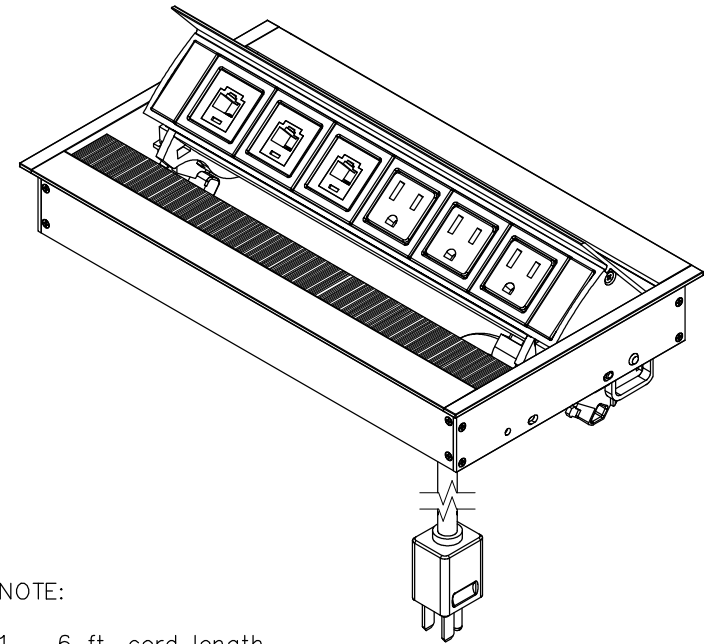

TOP VIEW

NOTE:

1. 6 ft. cord length.
2. Plug dimension is 1 11/32 X 1 1/32 X 7/8.
3. Table thickness is 3/4 MIN. to 1 11/16 MAX.

FRONT VIEW

RIGHT VIEW