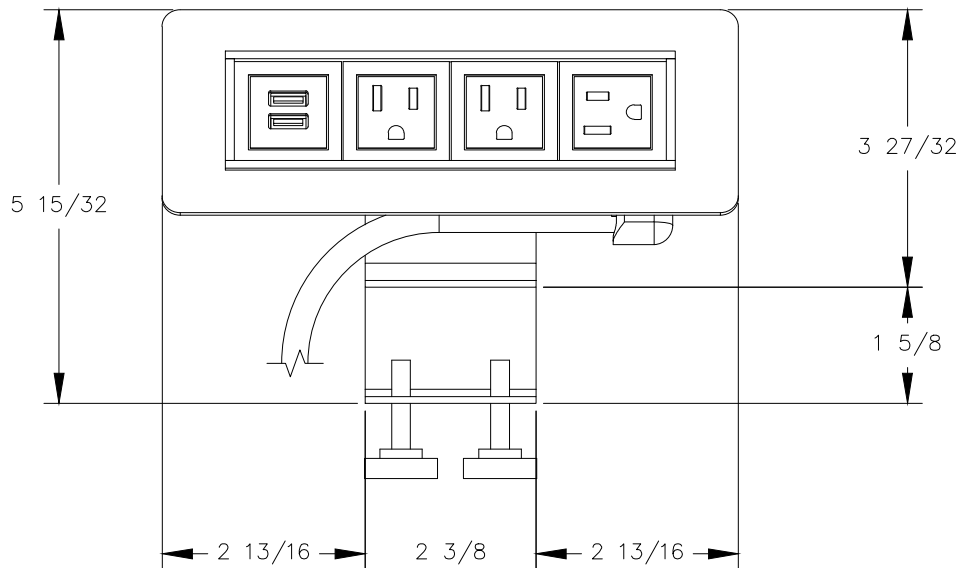

TOP VIEW

FRONT VIEW

NOTE:

1. 6 ft. cord length.
2. Table thickness is 5/8 MIN. to 1 1/2 MAX.
3. Plug dimension is 1 11/32 X 1 1/32 X 7/8.
4. USB-A ports are for charging use only.

SIDE VIEW