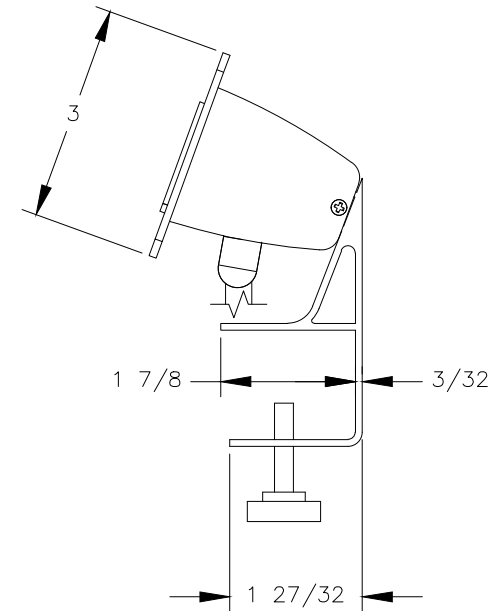

TOP VIEW

FRONT VIEW

NOTE:

1. 6 ft. cord length.
2. Table thickness is 5/8 MIN. to 1 1/2 MAX.
3. Plug dimension is 1 11/32 X 1 1/32 X 7/8.
4. USB-A ports are for charging use only.

SIDE VIEW