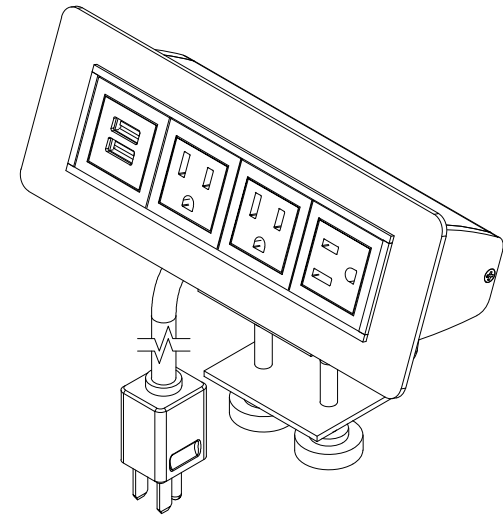

TOP VIEW

FRONT VIEW

NOTE:

1. 6 ft. cord length.
2. Table thickness is 5/8 MIN. to 1 1/2 MAX.
3. Plug dimension is 1 11/32 X 1 1/32 X 7/8.
4. USB-A ports are for charging use only.

SIDE VIEW