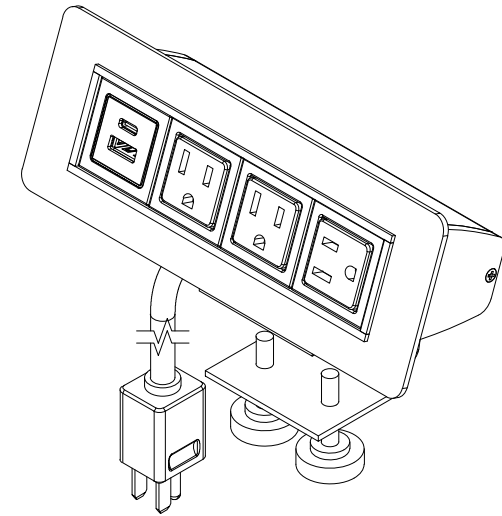

TOP VIEW

NOTE:

1. 6 ft. cord length.
2. Table thickness is 5/8 MIN. to 1 1/2 MAX.
3. Plug dimension is 1 11/32 X 1 1/32 X 7/8.
4. USB-A and USB-C ports are for charging use only.

FRONT VIEW

SIDE VIEW