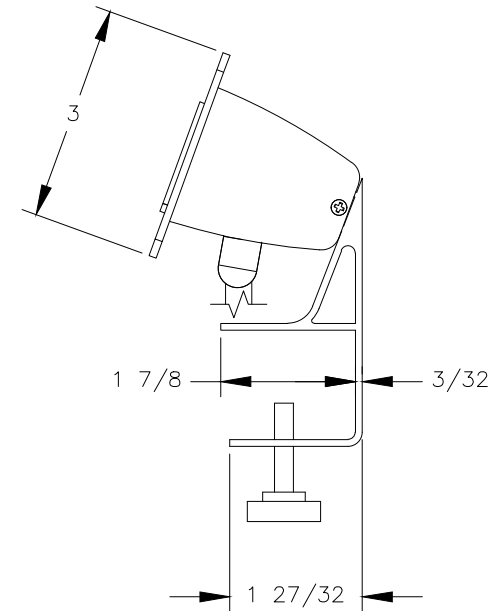

TOP VIEW

NOTE:

1. 6 ft. cord length.
2. Table thickness is 5/8 MIN. to 1 1/2 MAX.
3. Plug dimension is 1 11/32 X 1 1/32 X 7/8.
4. USB-A and USB-C ports are for charging use only.

FRONT VIEW

SIDE VIEW