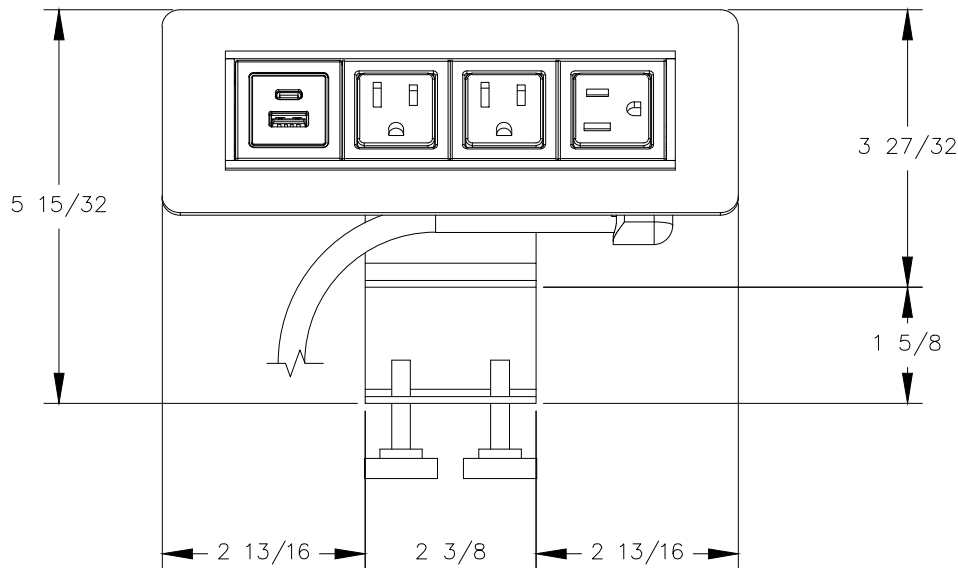

TOP VIEW

NOTE:

1. 6 ft. cord length.
2. Table thickness is 5/8 MIN. to 1 1/2 MAX.
3. Plug dimension is 1 11/32 X 1 1/32 X 7/8.
4. USB-A and USB-C ports are for charging use only.

FRONT VIEW

SIDE VIEW