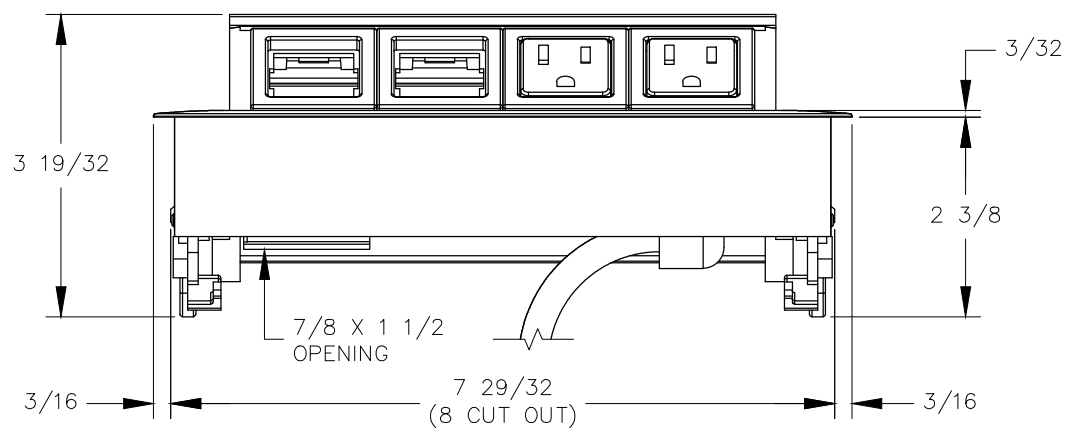

TOP VIEW

NOTE:

1. 6 ft. cord.
2. Table thickness is 3/4 MIN. to 1 11/16 MAX.
3. Plug dimensions is 1 11/32 X 1 1/32 X 7/8.

FRONT VIEW

RIGHT VIEW

P.O. BOX 3333
 MANHATTAN BEACH, CA 90266 USA
 PHONE: 310.318.2491 FAX: 310.376.7650
 email: info@mockett.com www.mockett.com

PROPRIETARY AND CONFIDENTIAL.
 ALL DIMENSIONS HAVE A +/- 1/16" TOLERANCE UNLESS OTHERWISE SPECIFIED. WE DO NOT RECOMMEND DRILLING OR CUTTING ANY HOLES BEFORE RECEIVING A PRODUCT OR A PRODUCT SAMPLE.
 ALL MEASUREMENTS ARE IN INCHES.

PART NAME: PCS36B-U		DRAWN BY: AN		LAST EDITED: AN		REQUESTED BY: FM		SHEET: 1 OF 1	
SCALE: N.T.S	TOLERANCE: ± 1/16 "	DATE: 2021.01.25	DATE: 2021.04.16	APPROVED BY: -					