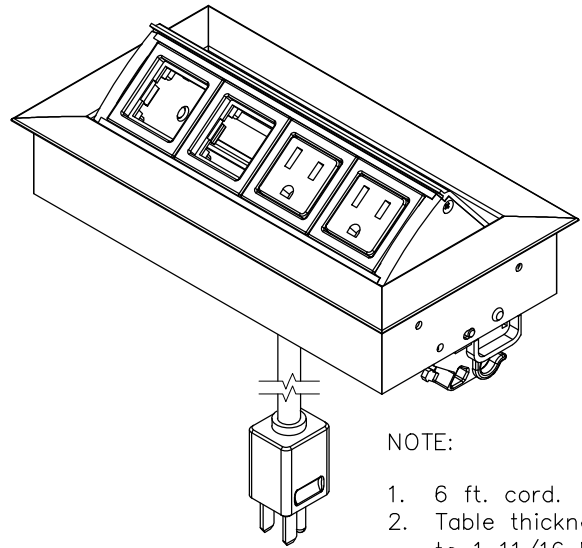

TOP VIEW

NOTE:

1. 6 ft. cord.
2. Table thickness is 3/4 MIN. to 1 11/16 MAX.
3. Plug dimensions is 1 11/32 X 1 1/32 X 7/8.

FRONT VIEW

RIGHT VIEW

P.O. BOX 3333
 MANHATTAN BEACH, CA 90266 USA
 PHONE: 310.318.2491 FAX: 310.376.7650
 email: info@mockett.com www.mockett.com

PROPRIETARY AND CONFIDENTIAL.
 ALL DIMENSIONS HAVE A +/- 1/16" TOLERANCE UNLESS OTHERWISE SPECIFIED. WE DO NOT RECOMMEND DRILLING OR CUTTING ANY HOLES BEFORE RECEIVING A PRODUCT OR A PRODUCT SAMPLE.
 ALL MEASUREMENTS ARE IN INCHES.

PART NAME: PCS36B-U		DRAWN BY: AN		LAST EDITED: AN		REQUESTED BY: FM		SHEET: 1 OF 1	
SCALE: N.T.S	TOLERANCE: ± 1/16 "	DATE: 2021.01.25	DATE: 2021.04.16	APPROVED BY: -					