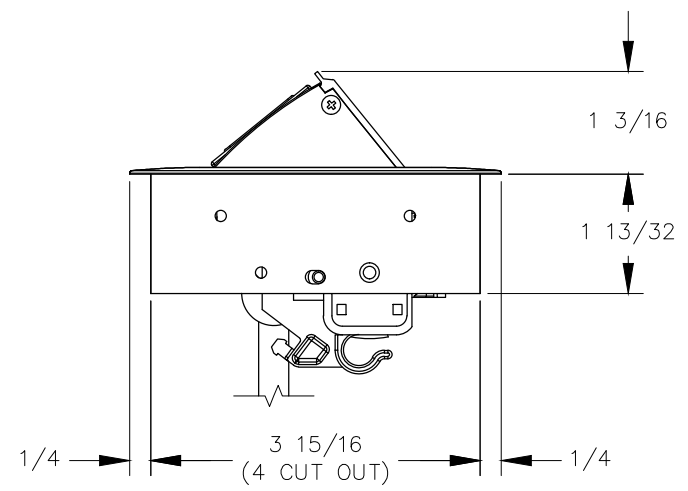

TOP VIEW

NOTE:

1. 6 ft. cord.
2. Table thickness is 3/4 MIN. to 1 11/16 MAX.
3. Plug dimensions is 1 11/32 X 1 1/32 X 7/8.

FRONT VIEW

RIGHT VIEW

P.O. BOX 3333
 MANHATTAN BEACH, CA 90266 USA
 PHONE: 310.318.2491 FAX: 310.376.7650
 email: info@mockett.com www.mockett.com

PROPRIETARY AND CONFIDENTIAL.
 ALL DIMENSIONS HAVE A +/- 1/16" TOLERANCE UNLESS OTHERWISE SPECIFIED. WE DO NOT RECOMMEND DRILLING OR CUTTING ANY HOLES BEFORE RECEIVING A PRODUCT OR A PRODUCT SAMPLE.
 ALL MEASUREMENTS ARE IN INCHES.

PART NAME: PCS36B-U		DRAWN BY: AN		LAST EDITED: AN		REQUESTED BY: FM		SHEET: 1 OF 1	
SCALE: N.T.S	TOLERANCE: ± 1/16 "	DATE: 2021.01.25	DATE: 2021.04.16	APPROVED BY: -					