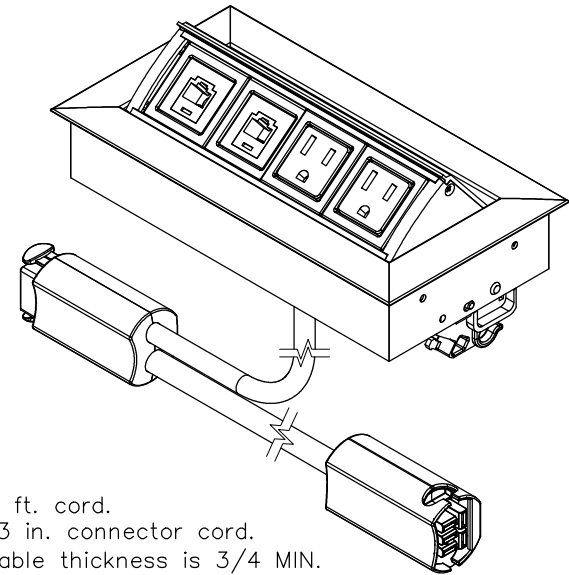

TOP VIEW

NOTE:

1. 5 ft. cord.
2. 13 in. connector cord.
3. Table thickness is 3/4 MIN. to 1 11/16 MAX.

FRONT VIEW

RIGHT VIEW