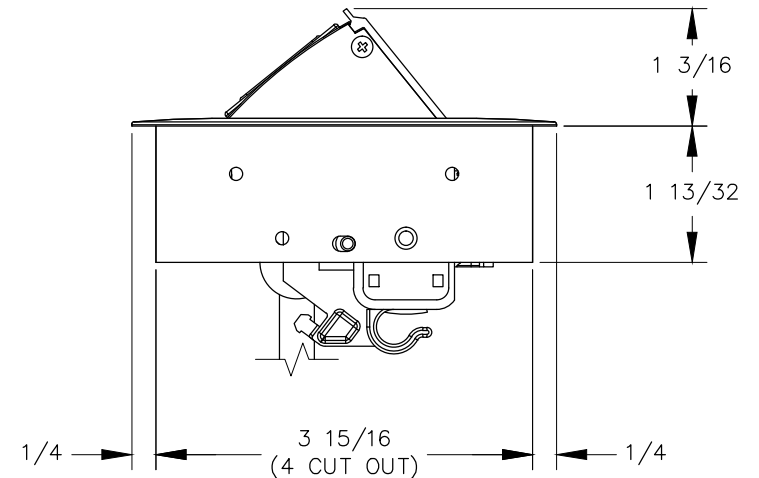

TOP VIEW

NOTE:

1. 5 ft. cord.
2. 13 in. connector cord.
3. Table thickness is 3/4 MIN. to 1 11/16 MAX.

FRONT VIEW

RIGHT VIEW