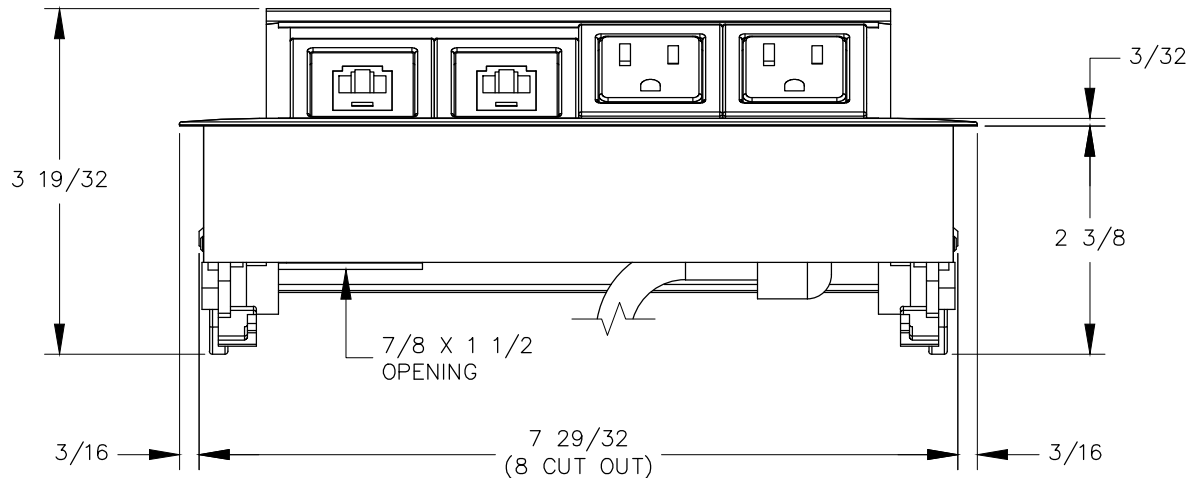

TOP VIEW

NOTE:

1. 5 ft. cord.
2. 13 in. connector cord.
3. Table thickness is 3/4 MIN. to 1 11/16 MAX.

FRONT VIEW

RIGHT VIEW