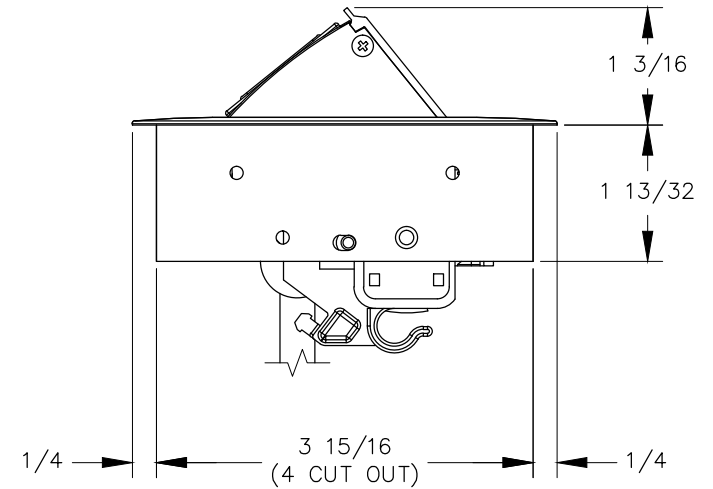

TOP VIEW

NOTE:

1. 5 ft. cord.
2. 13 in. connector cord.
3. Table thickness is 3/4 MIN. to 1 11/16 MAX.

FRONT VIEW

RIGHT VIEW