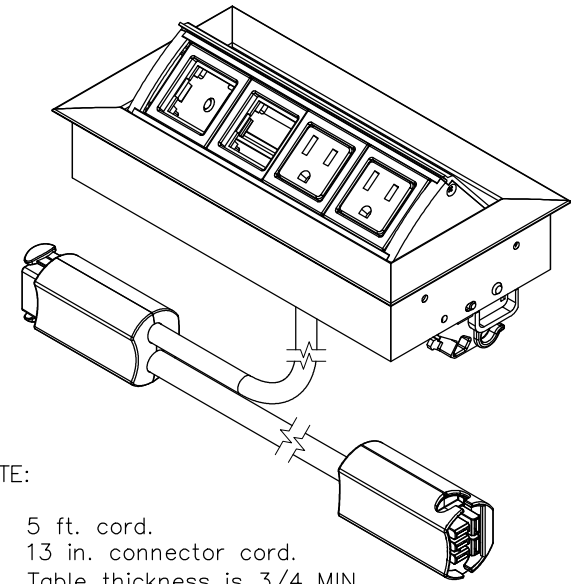

TOP VIEW

NOTE:

1. 5 ft. cord.
2. 13 in. connector cord.
3. Table thickness is 3/4 MIN. to 1 11/16 MAX.

FRONT VIEW

RIGHT VIEW