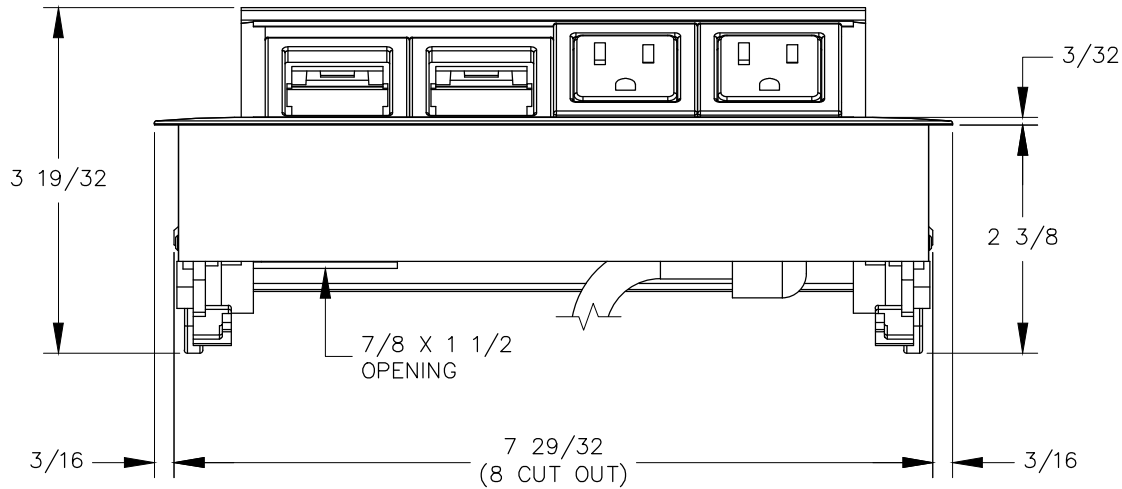

TOP VIEW

NOTE:

1. 5 ft. cord.
2. 13 in. connector cord.
3. Table thickness is 3/4 MIN. to 1 11/16 MAX.

FRONT VIEW

RIGHT VIEW