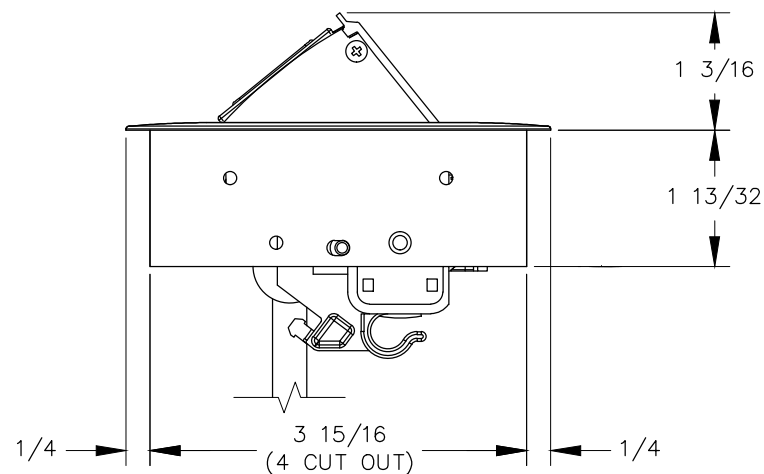

TOP VIEW

NOTE:

1. 6 ft. cord.
2. Table thickness is 3/4 MIN. to 1 11/16 MAX.
3. Plug dimension is 1 11/32 X 1 1/32 X 7/8.

FRONT VIEW

RIGHT VIEW