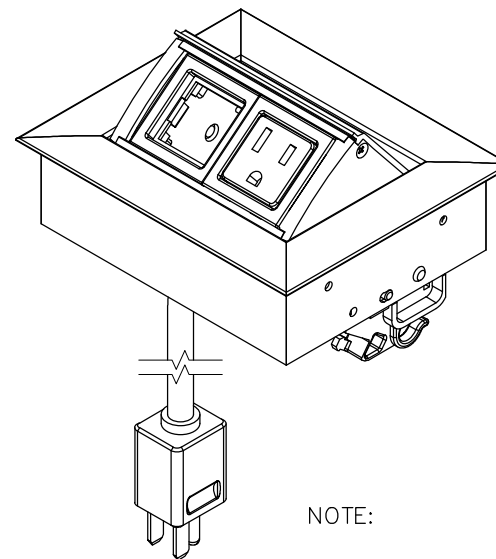

TOP VIEW

NOTE:

1. 6 ft. cord.
2. Table thickness is 3/4 MIN. to 1 11/16 MAX.
3. Plug dimension is 1 11/32 X 1 1/32 X 7/8.

FRONT VIEW

RIGHT VIEW