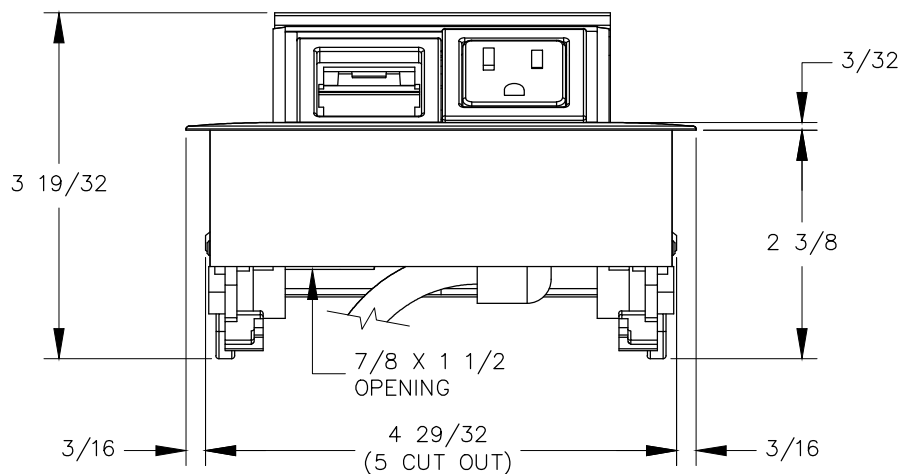

TOP VIEW

NOTE:

1. 6 ft. cord.
2. Table thickness is 3/4 MIN. to 1 11/16 MAX.
3. Plug dimension is 1 11/32 X 1 1/32 X 7/8.

FRONT VIEW

RIGHT VIEW