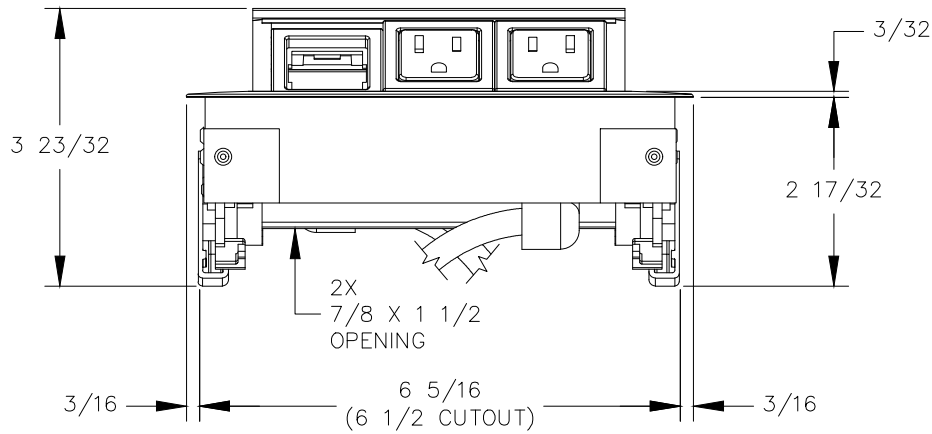

TOP VIEW

NOTE:

1. Cords have a 6 ft. length.
2. Table thickness is 3/4 MIN. to 1 11/16 MAX.
3. Dimensions for plugs are 1 11/32 X 1 1/32 X 7/8.

FRONT VIEW

RIGHT VIEW