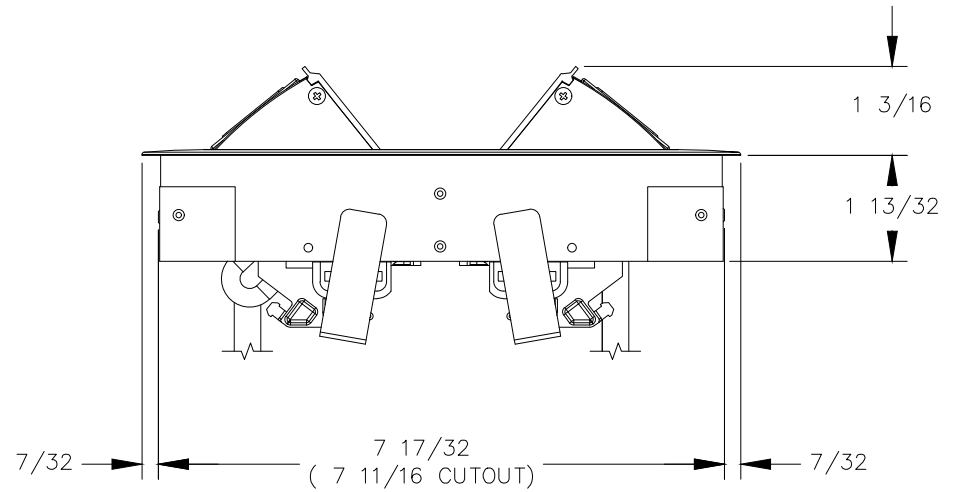

TOP VIEW

NOTE:

1. Cords have a 6 ft. length.
2. Table thickness is 3/4 MIN. to 1 11/16 MAX.
3. Dimensions for plugs are 1 11/32 X 1 1/32 X 7/8.

FRONT VIEW

RIGHT VIEW