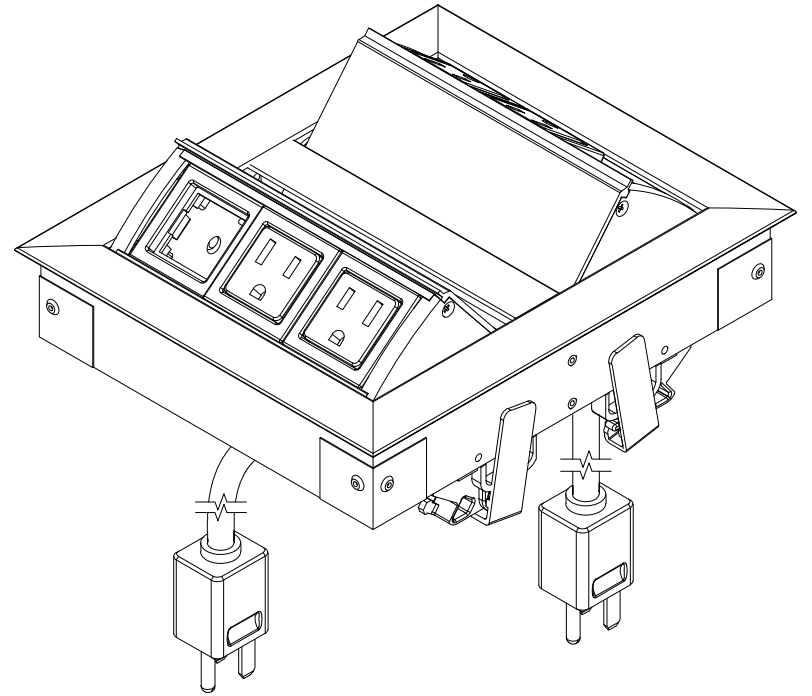

TOP VIEW

NOTE:

1. Cords have a 6 ft. length.
2. Table thickness is 3/4 MIN. to 1 11/16 MAX.
3. Dimensions for plugs are 1 11/32 X 1 1/32 X 7/8.

FRONT VIEW

RIGHT VIEW