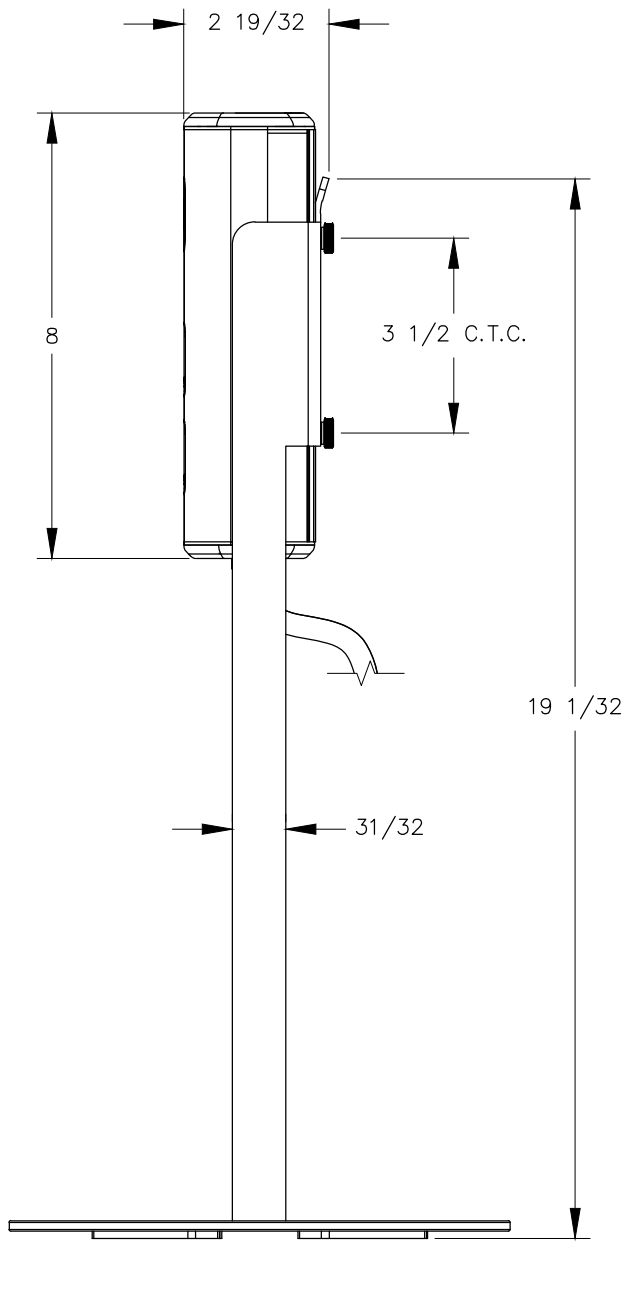

FRONT VIEW

RIGHT VIEW

NOTE:

1. 10 ft. cord length.
2. USB-C and UCB-A ports are for charging use only.

TOP VIEW