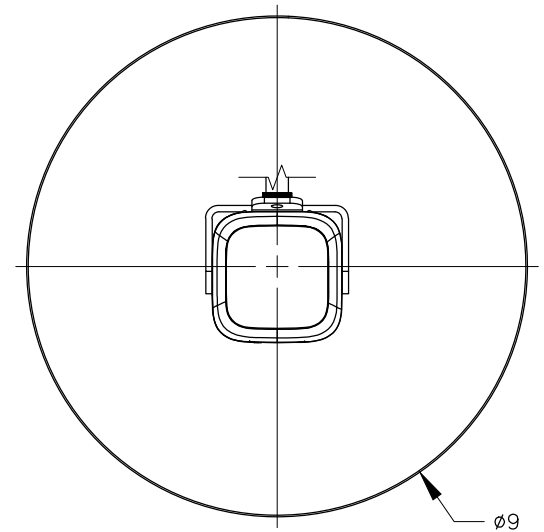

FRONT VIEW

RIGHT VIEW

NOTE:

1. 10 ft. cord length.
2. USB-C and UCB-A ports are for charging use only.

TOP VIEW