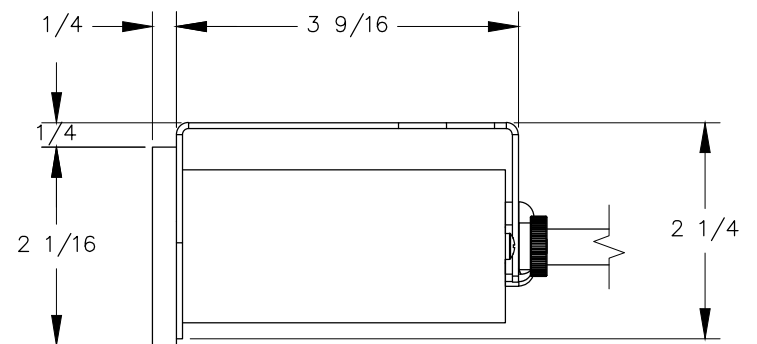

TOP VIEW

NOTE:

1. 9 ft. cord length.
2. USB-A & USB-C ports are for charging use only.
3. Recommended table thickness is 1/2 MIN.

FRONT VIEW

RIGHT VIEW