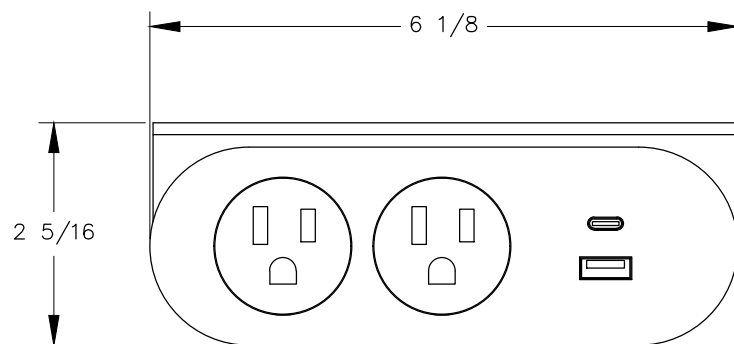

TOP VIEW

NOTE:

1. 9 ft. cord length.
2. USB-A & USB-C ports are for charging use only.
3. Recommended table thickness is 1/2 MIN.

FRONT VIEW

RIGHT VIEW