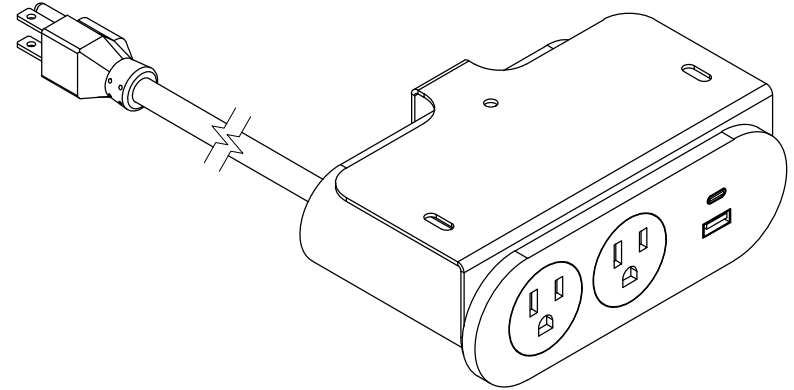

TOP VIEW

NOTE:

1. 9 ft. cord length.
2. USB-A & USB-C ports are for charging use only.
3. Recommended table thickness is 1/2 MIN.

FRONT VIEW

RIGHT VIEW