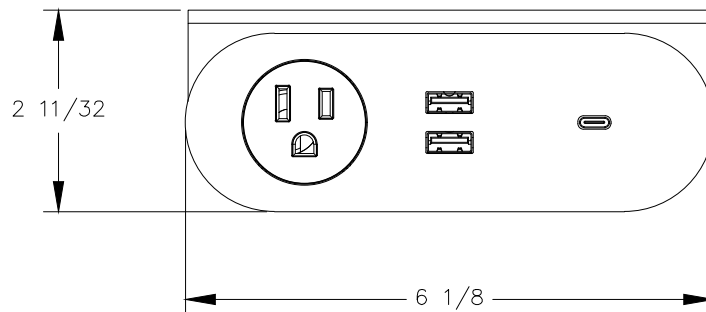

TOP VIEW

NOTE:

1. 9 ft. cord length.
2. USB-A and USB-C ports are for charging use only.

FRONT VIEW

SIDE VIEW