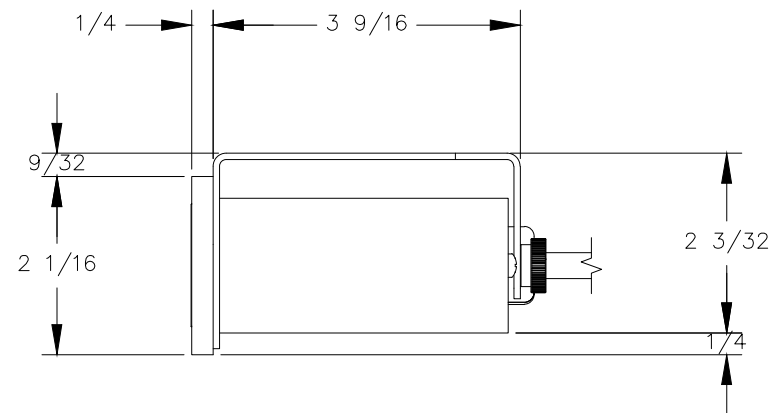

TOP VIEW

NOTE:

1. 9 ft. cord length.
2. USB-A and USB-C ports are for charging use only.

FRONT VIEW

SIDE VIEW