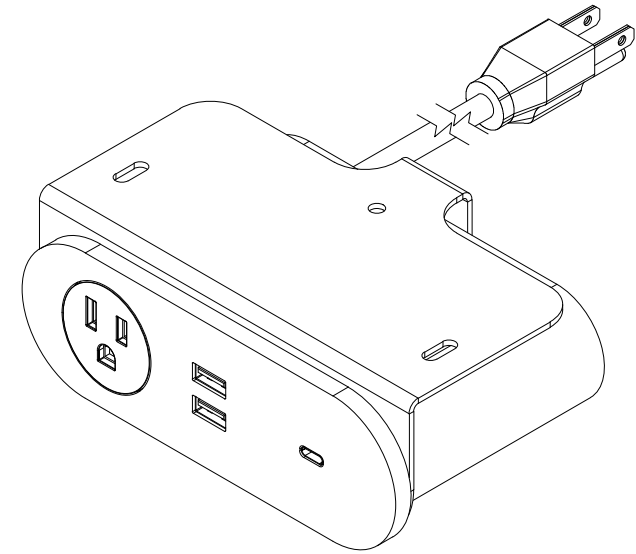

TOP VIEW

NOTE:

1. 9 ft. cord length.
2. USB-A and USB-C ports are for charging use only.

FRONT VIEW

SIDE VIEW