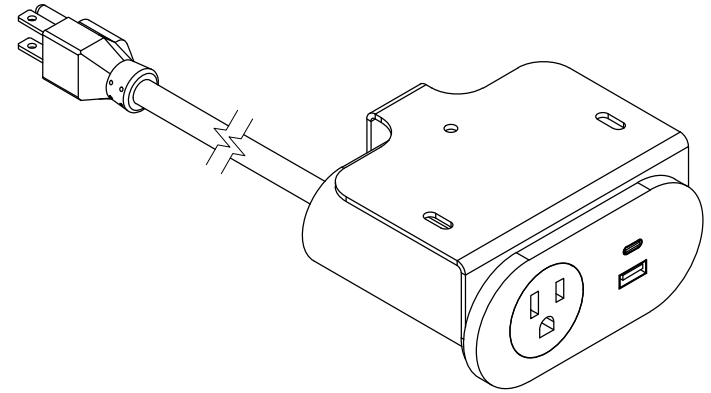

TOP VIEW

NOTE:

1. 9 ft. cord length.
2. USB-A and USB-C ports are for charging use only.
3. Recommended table thickness is 1/2 MIN.

FRONT VIEW

RIGHT VIEW