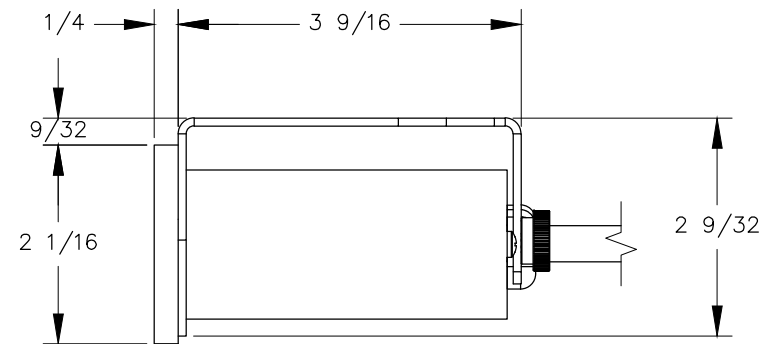

TOP VIEW

NOTE:

1. 9 ft. cord length.
2. USB-A and USB-C ports are for charging use only.
3. Recommended table thickness is 1/2 MIN.

FRONT VIEW

RIGHT VIEW