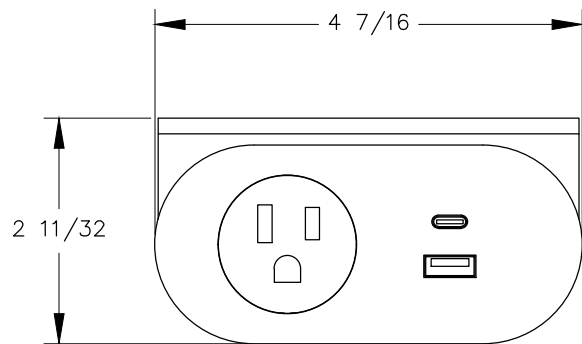

TOP VIEW

NOTE:

1. 9 ft. cord length.
2. USB-A and USB-C ports are for charging use only.
3. Recommended table thickness is 1/2 MIN.

FRONT VIEW

RIGHT VIEW