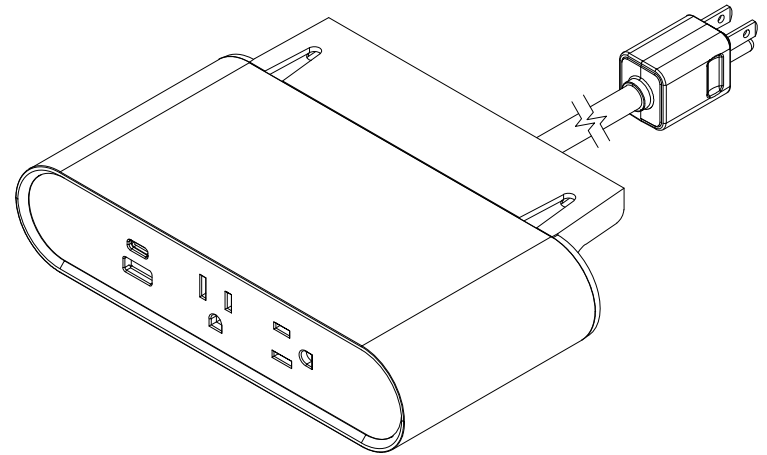

TOP VIEW

FRONT VIEW

NOTE:

1. 9 ft. cord length.
2. Plug dimension is 1 11/32 X 1 1/32 X 7/8.
4. USB-A & USB-C ports are for charging use only.

SIDE VIEW