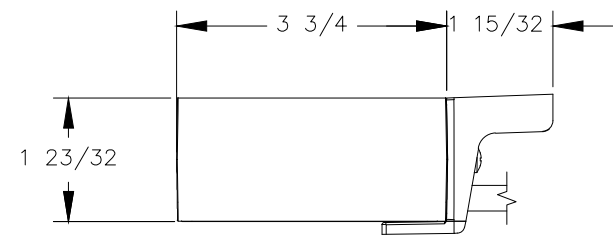

TOP VIEW

FRONT VIEW

NOTE:

1. 9 ft. cord length.
2. Plug dimension is 1 11/32 X 1 1/32 X 7/8.
4. USB-A & USB-C ports are for charging use only.

SIDE VIEW