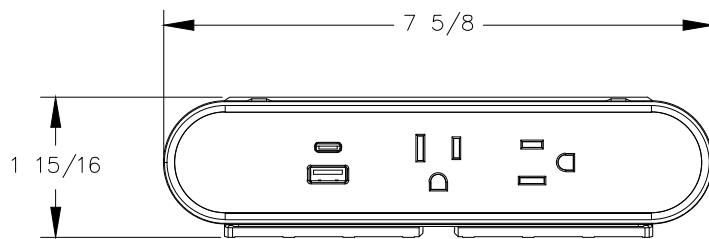

TOP VIEW

FRONT VIEW

NOTE:

1. 9 ft. cord length.
2. Plug dimension is 1 11/32 X 1 1/32 X 7/8.
4. USB-A & USB-C ports are for charging use only.

SIDE VIEW