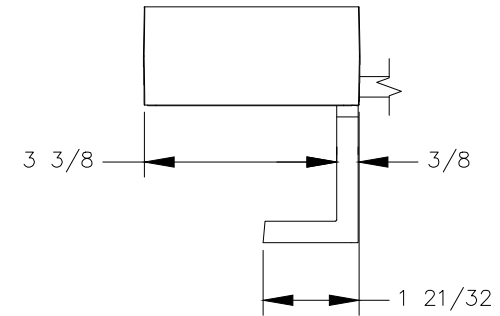

TOP VIEW

FRONT VIEW

SIDE VIEW

BOTTOM VIEW

NOTE:

1. 9 ft. cord length.
2. USB-A and USB-C ports are for charging use only.
3. Table thickness is 2 in. MAX.
4. Mobile device must have a wireless charging receiver.
5. Wireless output 5W MAX.
6. Plug dimension is 1 11/32 X 1 1/32 X 7/8.