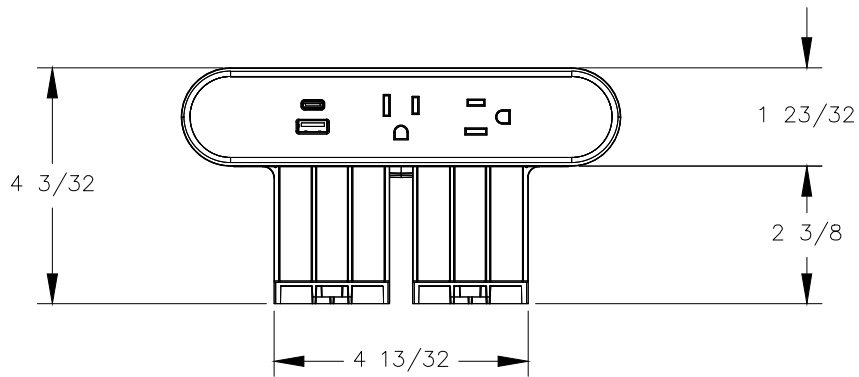

TOP VIEW

FRONT VIEW

SIDE VIEW

BOTTOM VIEW

NOTE:

1. 9 ft. cord length.
2. USB-A and USB-C ports are for charging use only.
3. Table thickness is 2 in. MAX.
4. Mobile device must have a wireless charging receiver.
5. Wireless output 5W MAX.
6. Plug dimension is 1 11/32 X 1 1/32 X 7/8.