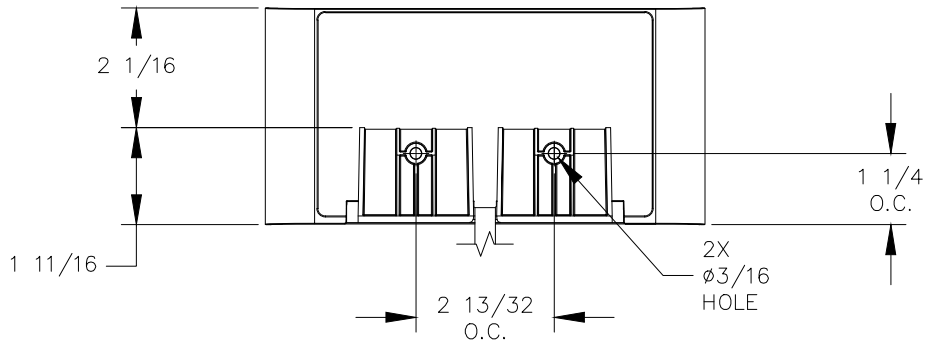

TOP VIEW

FRONT VIEW

SIDE VIEW

BOTTOM VIEW

NOTE:

1. 9 ft. cord length.
2. USB-A and USB-C ports are for charging use only.
3. Table thickness is 2 in. MAX.
4. Mobile device must have a wireless charging receiver.
5. Wireless output 5W MAX.
6. Plug dimension is 1 11/32 X 1 1/32 X 7/8.