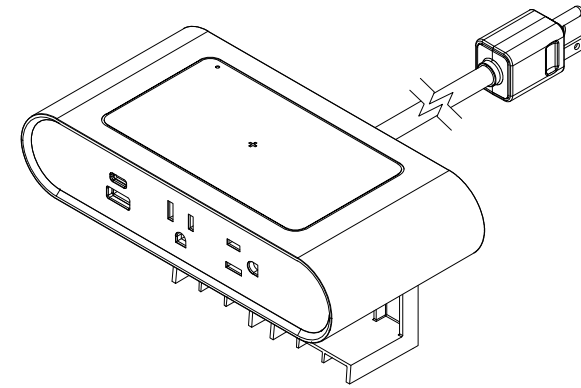

TOP VIEW

FRONT VIEW

SIDE VIEW

BOTTOM VIEW

NOTE:

1. 9 ft. cord length.
2. USB-A and USB-C ports are for charging use only.
3. Table thickness is 2 in. MAX.
4. Mobile device must have a wireless charging receiver.
5. Wireless output 5W MAX.
6. Plug dimension is 1 11/32 X 1 1/32 X 7/8.