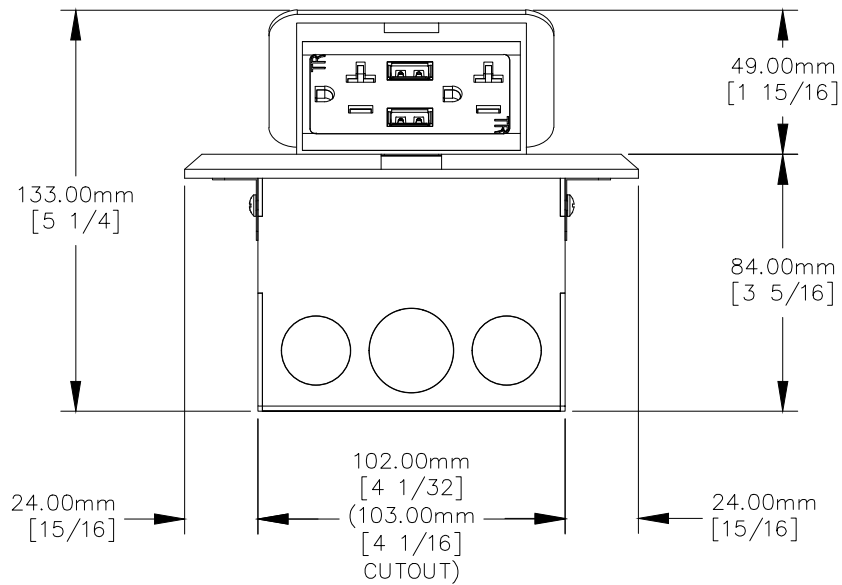

TOP VIEW

NOTE:

1. USB-A ports are for charging use only.
2. Recommended floor thickness for undermount should be 28.50mm [1 1/8] MAX.

FRONT VIEW

SIDE VIEW