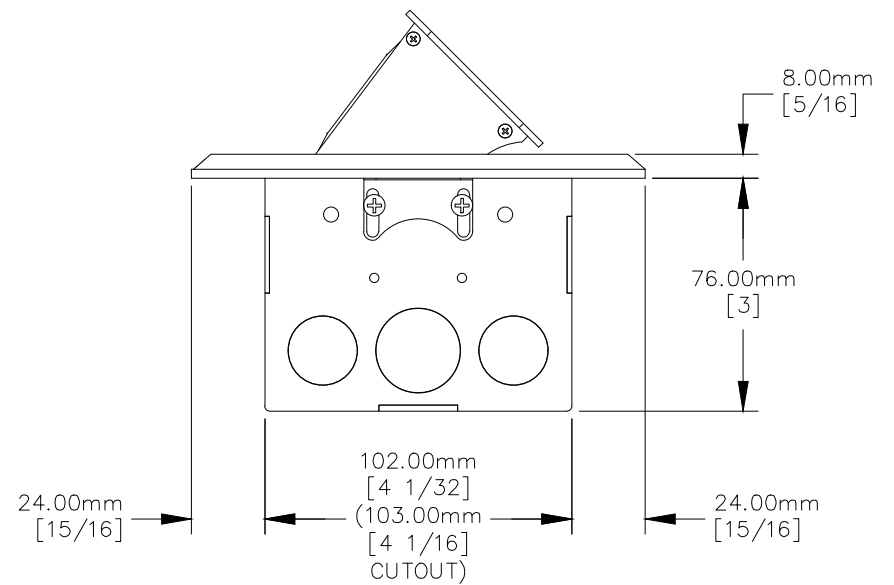

TOP VIEW

NOTE:

1. USB-A ports are for charging use only.
2. Recommended floor thickness for undermount should be 28.50mm [1 1/8] MAX.

FRONT VIEW

SIDE VIEW