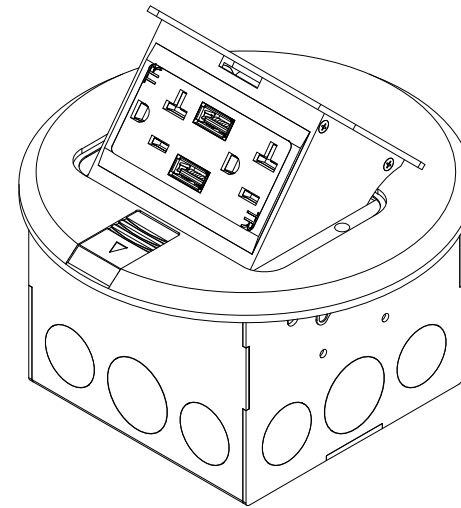

TOP VIEW

NOTE:

1. USB-A ports are for charging use only.
2. Recommended floor thickness for undermount should be 28.50mm [1 1/8] MAX.

FRONT VIEW

SIDE VIEW