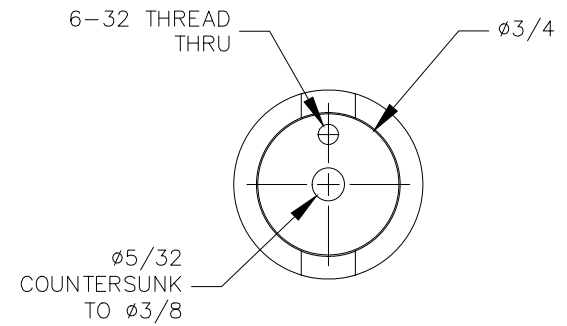

TOP VIEW

NOTE:

1. Maximum cord diameter is 1/4.

FRONT VIEW

SIDE VIEW

REAR VIEW