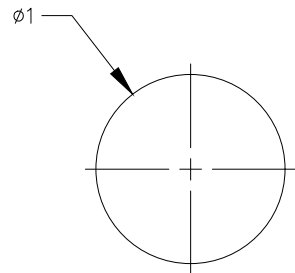

TOP VIEW

NOTE:

1. Maximum cord diameter is 1/4.

FRONT VIEW

SIDE VIEW

REAR VIEW