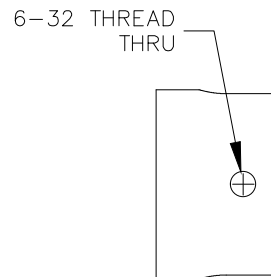

TOP VIEW

NOTE:

1. Maximum cord diameter is 1/4.

FRONT VIEW

SIDE VIEW

REAR VIEW