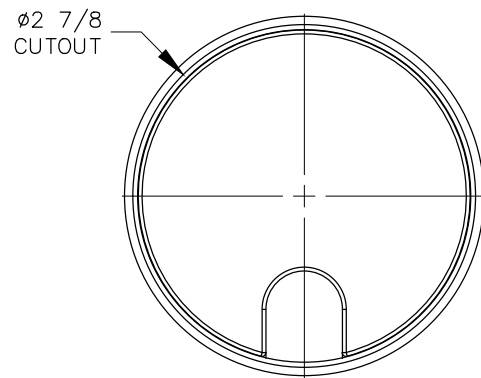

TOP VIEW

FRONT VIEW

BOTTOM VIEW

NOTE:

1. Maximum cord diameter is $5/8$.