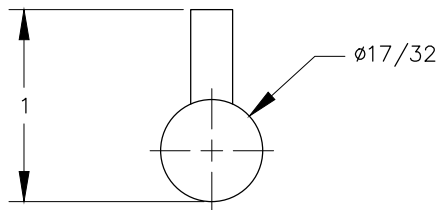

TOP VIEW

NOTE:

1. Weight capacity is 20 lbs MAX.

FRONT VIEW

RIGHT VIEW