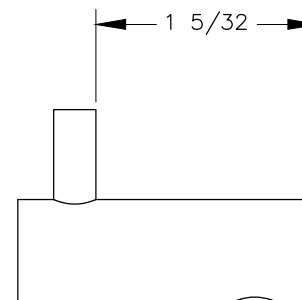

TOP VIEW

NOTE:

1. Weight capacity is 20 lbs MAX.

FRONT VIEW

RIGHT VIEW