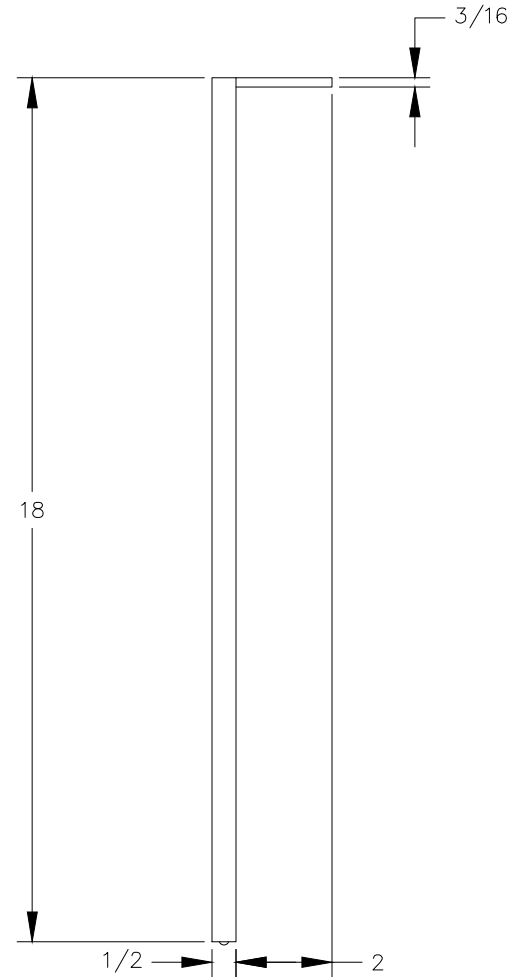

TOP VIEW

FRONT VIEW

RIGHT VIEW

NOTE:

- Weight capacity is 150 lbs.