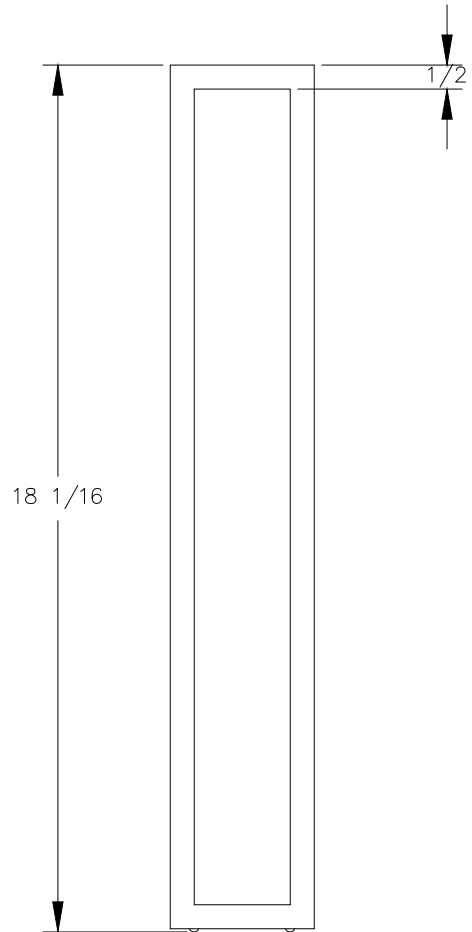

TOP VIEW

FRONT VIEW

RIGHT VIEW

NOTE:

- Weight capacity is 150 lbs.