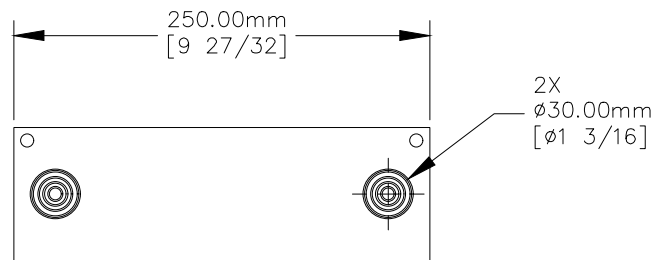

TOP VIEW

FRONT VIEW

BOTTOM VIEW

NOTE:

1. Weight capacity is 330 lbs. per leg.