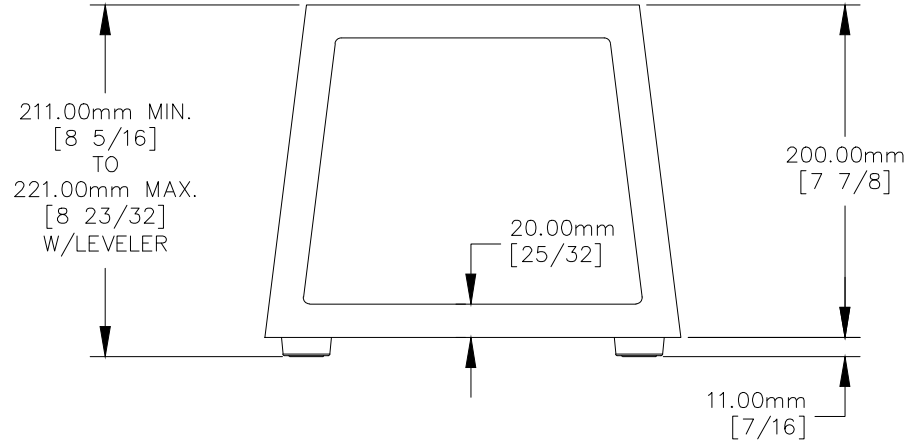

TOP VIEW

FRONT VIEW

BOTTOM VIEW

NOTE:

1. Weight capacity is 330 lbs. per leg.