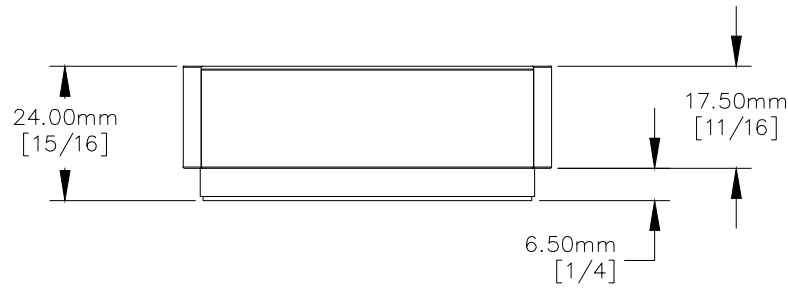

ø65.00mm
[ø2 9/16]

TOP VIEW

FRONT VIEW