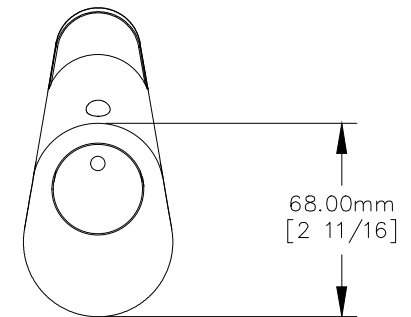

TOP VIEW

NOTE:

1. Weight capacity is 5 lbs. MAX.

FRONT VIEW

SIDE VIEW

REAR VIEW