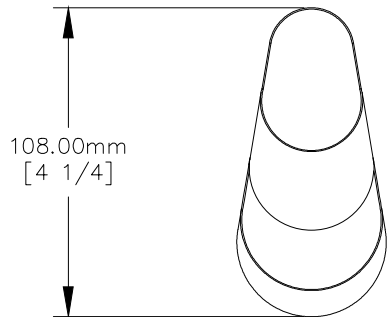

TOP VIEW

NOTE:

1. Weight capacity is 5 lbs. MAX.

FRONT VIEW

SIDE VIEW

REAR VIEW