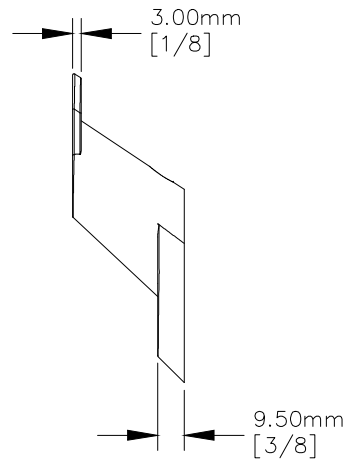

TOP VIEW

NOTE:

1. Weight capacity is 5 lbs. MAX.

FRONT VIEW

SIDE VIEW

REAR VIEW