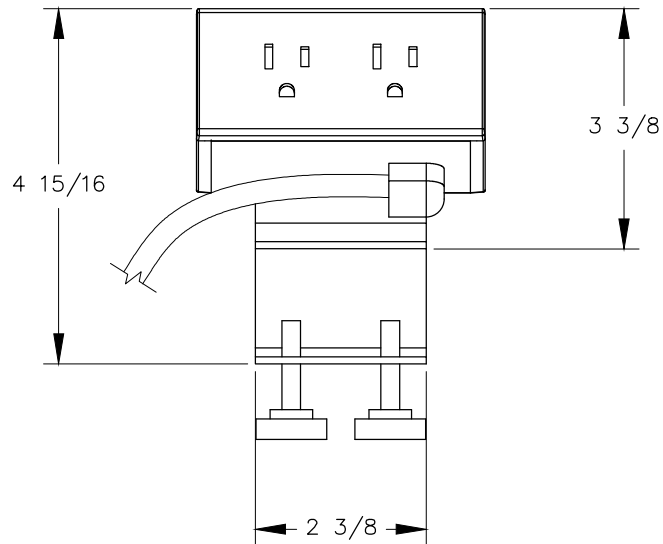

TOP VIEW

NOTE:

1. 6 ft. cord.
2. Table thickness is 3/4 MIN. to 1 1/2 MAX.
3. Plug dimension is 1 11/32 X 1 1/32 X 7/8.

FRONT VIEW

RIGHT VIEW