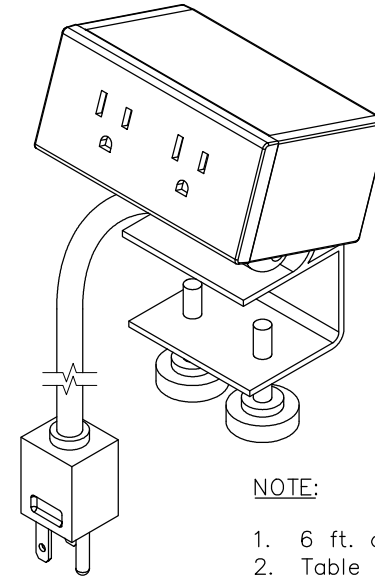

TOP VIEW

NOTE:

1. 6 ft. cord.
2. Table thickness is 3/4 MIN. to 1 1/2 MAX.
3. Plug dimension is 1 11/32 X 1 1/32 X 7/8.

FRONT VIEW

RIGHT VIEW