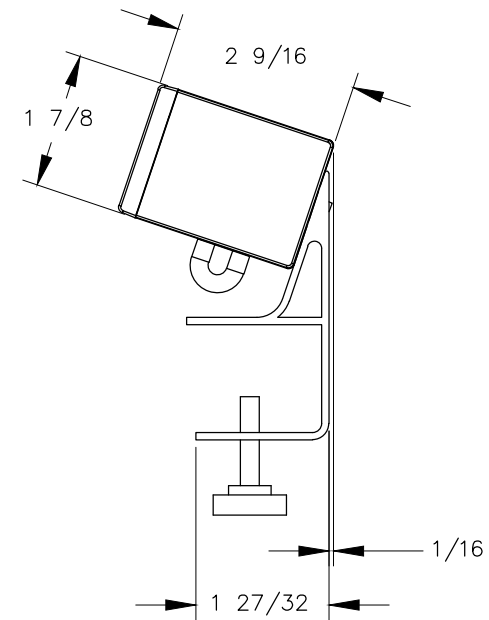

TOP VIEW

NOTE:

1. 6 ft. cord.
2. Table thickness is 3/4 MIN. to 1 1/2 MAX.
3. Plug dimension is 1 11/32 X 1 1/32 X 7/8.

FRONT VIEW

RIGHT VIEW