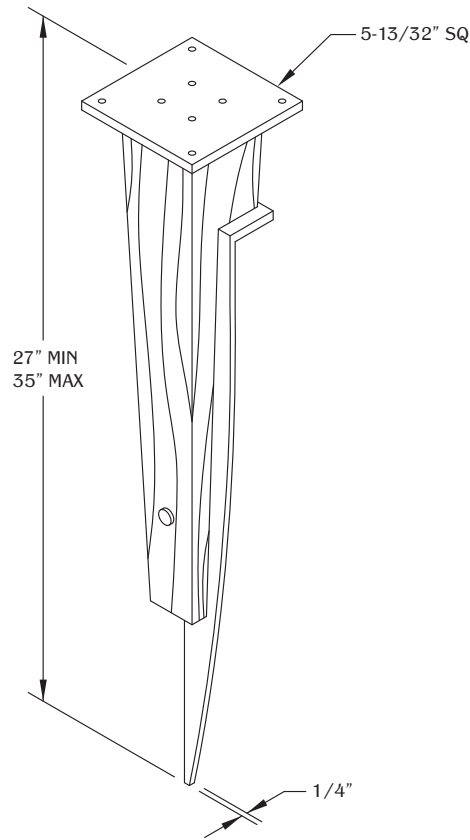

CUSTOM DEPARTMENT FORM - Bolen Leg

Height

Overall Height

Steel Finish

Polished

Satin

Wood Species

Maple